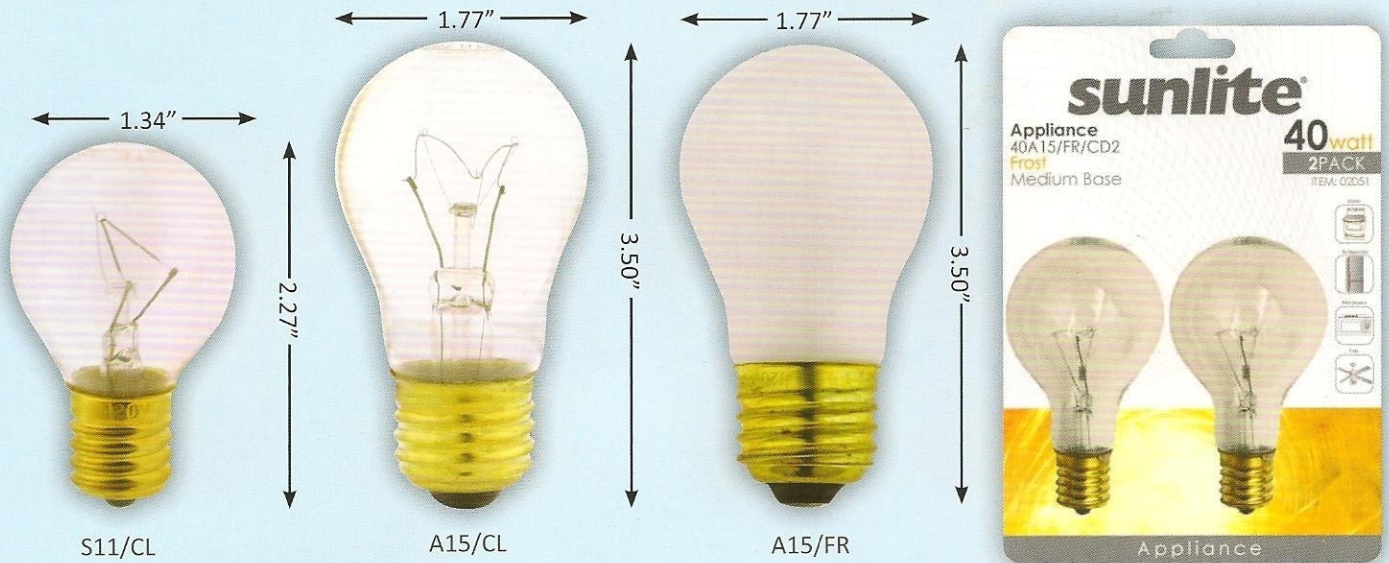

APPLIANCE BULBS

A15 and High Intensity

INCANDESCENT

APPLIANCE BULBS

- Available in clear or frost.
- 15, 40 or 60 watt
- Perfect for ovens, refrigerators and ceiling fans.
- Available in Tuff Skin (page 84)