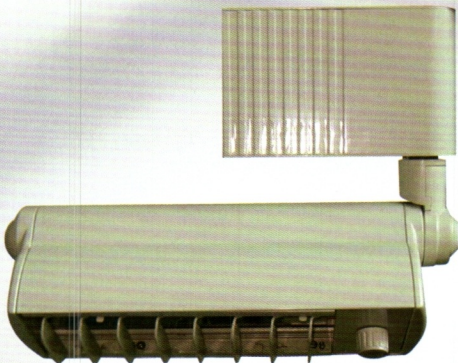

STATE OF ART DIMMABLE BALLASTS

DIMMING: 10 - 100 %

VOLTAGE: 100 - 277 VOLTS

WARRANTY: 2 YEARS, Option to buy 3 - 5 years warranty.

ACCESS BAR

Full specular reflector provide best reflex efficiency

Fluorescent Track Lights LFL and CFL

TCF-335M

Model:TCF335M(Track type)
Socket:G24 Base
Watt:26W
Size:L10-1/2"xW3-7/8"xH7-1/2"

TCF-335M : Non Dimming track Light for 1 X 26 watts compact fluorescent

TCF-111D

TCF111D : Dimmable track light for 1 X42 or 32 or 26 watts compact fluorescent,
With Access Bar
One piece cast Aluminum fixture.
High grade electronic dimming ballast. 98/99 % High power Factor.
100-277 VAC input