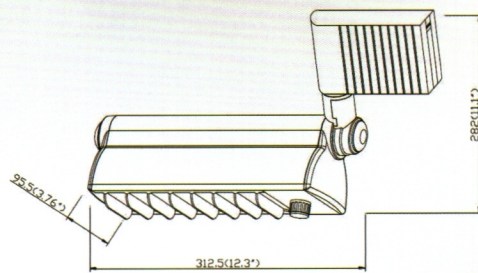

Fluorescent Track Lights LFL and CFL

DIMMABLE T5 HO TRACK LIGHTS

TW-0239	T5 HO 2X39 Watts	Length 38 ¹ / ₂ "	Width 3 ⁷ / ₈ "	Height 7 ¹ / ₂ "
TW-0254	T5 HO 2X54 Watts	Length 50"	Width 3 ⁷ / ₈ "	Height 7 ¹ / ₂ "

TCF-335M

Model:TCF335M(Track type)
Socket:G24 Base
Watt:26W
Size:L10-1/2"xW3-7/8"xH7-1/2"

TCF-335M : Non Dimming track Light for 1 X 26 watts compact fluorescent

TCF-111D

TCF111D : Dimmable track light for 1 X42 or 32 or 26 watts compact fluorescent,
With Access Bar
One piece cast Aluminum fixture.
High grade electronic dimming ballast. 98/99 % High power Factor.
100-277 VAC input