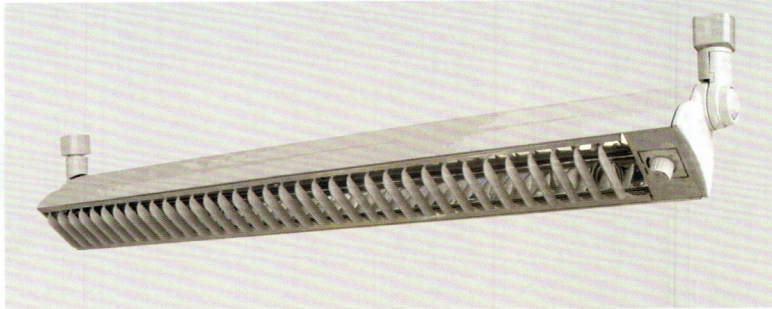

Fluorescent Track Lights LFL and CFL

DIMMABLE T5 HO TRACK LIGHTS

TW-0239	T5 HO 2X39 Watts	Length 38 ¹ / ₂ "	Width 3 ⁷ / ₈ "	Height 7 ¹ / ₂ "
TW-0254	T5 HO 2X54 Watts	Length 50"	Width 3 ⁷ / ₈ "	Height 7 ¹ / ₂ "

STATE OF ART DIMMABLE BALLASTS

DIMMING: 10 - 100 %

VOLTAGE: 100 - 277 VOLTS

WARRANTY: 2 YEARS, Option to buy 3 - 5 years warranty.

ACCESS BAR

Full specular reflector provide best reflex efficiency

Fluorescent Track Lights LFL and CFL

TCF-335M

Model:TCF335M(Track type)
Socket:G24 Base
Watt:26W
Size:L10-1/2"xW3-7/8"xH7-1/2"

TCF-335M : Non Dimming track Light for 1 X 26 watts compact fluorescent

TCF-111D

TCF111D : Dimmable track light for 1 X42 or 32 or 26 watts compact fluorescent,
With Access Bar
One piece cast Aluminum fixture.
High grade electronic dimming ballast. 98/99 % High power Factor.
100-277 VAC input