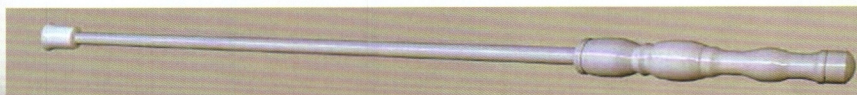

STATE OF ART DIMMABLE BALLASTS

DIMMING: 10 - 100 %

VOLTAGE: 100 - 277 VOLTS

WARRANTY: 2 YEARS, Option to buy 3 - 5 years warranty.

ACCESS BAR

Full specular reflector provide best reflex efficiency

Fluorescent Track Lights LFL and CFL

TCF-335M

Model:TCF335M(Track type)
Socket:G24 Base
Watt:26W
Size:L10-1/2"xW3-7/8"xH7-1/2"

TCF-335M : Non Dimming track Light for 1 X 26 watts compact fluorescent

TCF-111D

TCF111D : Dimmable track light for 1 X42 or 32 or 26 watts compact fluorescent,
With Access Bar
One piece cast Aluminum fixture.
High grade electronic dimming ballast. 98/99 % High power Factor.
100-277 VAC input