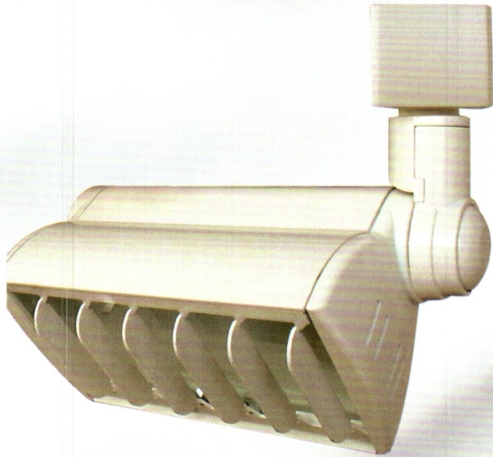

STATE OF ART DIMMABLE BALLASTS

DIMMING: 10 - 100 %

VOLTAGE: 100 - 277 VOLTS

WARRANTY: 2 YEARS, Option to buy 3 - 5 years warranty.

ACCESS BAR

Full specular reflector provide best reflex efficiency

Fluorescent Track Lights LFL and CFL

TCF-335M

Model:TCF335M(Track type)
Socket:G24 Base
Watt:26W
Size:L10-1/2"xW3-7/8"xH7-1/2"

TCF-335M : Non Dimming track Light for 1 X 26 watts compact fluorescent

TCF-111D

TCF111D : Dimmable track light for 1 X42 or 32 or 26 watts compact fluorescent,
With Access Bar
One piece cast Aluminum fixture.
High grade electronic dimming ballast. 98/99 % High power Factor.
100-277 VAC input