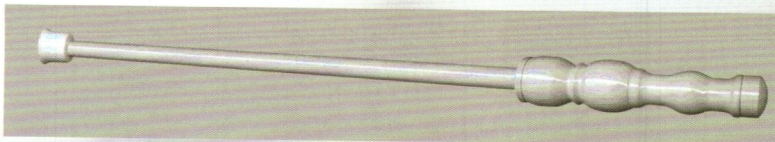

Fluorescent Track Lights LFL and CFL

DIMMABLE T5 HO TRACK LIGHTS

TW-0239	T5 HO 2X39 Watts	Length 38 ¹ / ₂ "	Width 3 ⁷ / ₈ "	Height 7 ¹ / ₂ "
TW-0254	T5 HO 2X54 Watts	Length 50"	Width 3 ⁷ / ₈ "	Height 7 ¹ / ₂ "

STATE OF ART DIMMABLE BALLASTS

DIMMING: 10 - 100 %

VOLTAGE: 100 - 277 VOLTS

WARRANTY: 2 YEARS, Option to buy 3 - 5 years warranty.

ACCESS BAR

Full specular reflector provide best reflex efficiency

Fluorescent Track Lights LFL and CFL

TCF-335M

Model:TCF335M(Track type)
Socket:G24 Base
Watt:26W
Size:L10-1/2"xW3-7/8"xH7-1/2"

TCF-335M : Non Dimming track Light for 1 X 26 watts compact fluorescent

TCF-111D

TCF111D : Dimmable track light for 1 X42 or 32 or 26 watts compact fluorescent,
With Access Bar
One piece cast Aluminum fixture.
High grade electronic dimming ballast. 98/99 % High power Factor.
100-277 VAC input