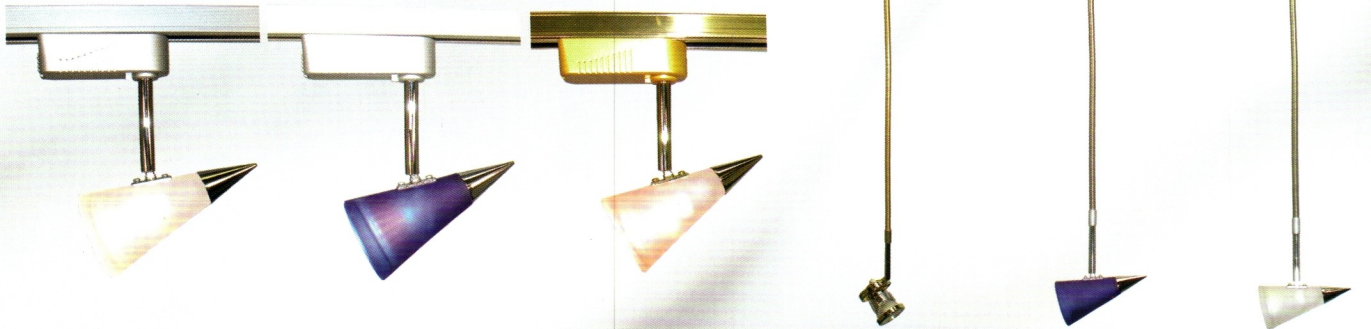

Low Voltage Track Lights

Series of Gold, Chrome and Satin

House Speaker: Flavor of Noble and Wisdom

TL-501CW
Chrome,
White Glass

TL-501CB
Chrome, Cobalt
Blue Glass

TL-501GW
Gold, White
Glass

ETL-501GW

ETL-501CB

ETL-501CW

Shade of Glory

All Ways Rings: Ring turns 360°, Hinge Swings up & Down

TL-503GC

TL-502G
Gold

TL-502S
Satin

ETL-502G

ETL-502S