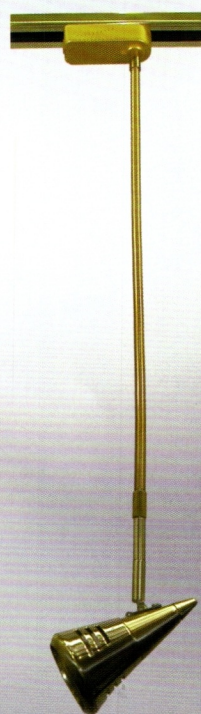

Nomenclature Examples:

T L - 109 , (G / S / W / B / S N / B P) (2 / 3)

↑ ↑ ↑ ↑ ↑ ↑ ↑ ↑

Track Low Style Gold Satin White Black Satin Pearl
Light Voltage Number Nickle Black
2 Wire 3 Wire

Extended Fixtures:

E T L - 109 , (G / S / W / B / S N / B P) - 12" / 18" / 24" / 36" / 48" , (G / S / W / B) (2 / 3)

↑ ↑ ↑ ↑ ↑ ↑ ↑ ↑

Extended Low Color of Head Length of Rod Color of Rod 2 Wire
Light Voltage Number & Transformer 3 Wire

Tornado: Smooth Shape and Good Ventilation

TL-506W

TL-506G

TL-506C

TL-506SN

ETL-506G

ETL-506C

Open Horn-Everlasting Horn Shape

TL-507W

TL-507G

TL-507SN

ETL-507G

ETL-507C

Pearl Black-Ripple of Moon Light

TL-506BP

TL-507BP