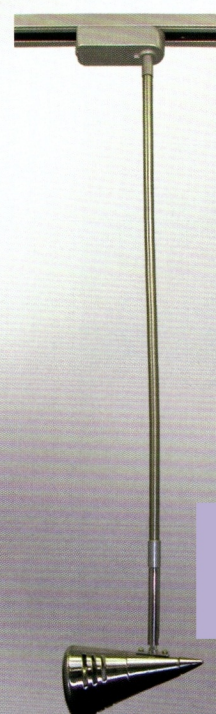

TL-507W

TL-507G

TL-507SN