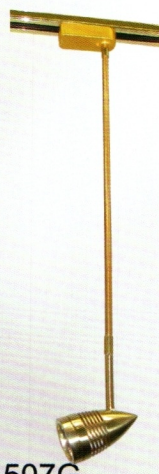

Nomenclature Examples:

T L - 109 , (G / S / W / B / S N / B P) (2 / 3)

↑ ↑ ↑ ↑ ↑ ↑ ↑ ↑

Track Low Style Gold Satin White Black Satin Pearl
Light Voltage Number Nickle Black
2 Wire 3 Wire

Extended Fixtures:

ETL-131

ETL-101

TL-149G

TL-149C

TL-149LG

TL-149B

TL-149P

Low Voltage Track Lights

Tornado: Smooth Shape and Good Ventilation

TL-506W

TL-506G

TL-506C

TL-506SN

ETL-506G

ETL-506C

Open Horn-Everlasting Horn Shape

TL-507W

TL-507G

TL-507SN

ETL-507G

ETL-507C

Pearl Black-Ripple of Moon Light

TL-506BP

TL-507BP