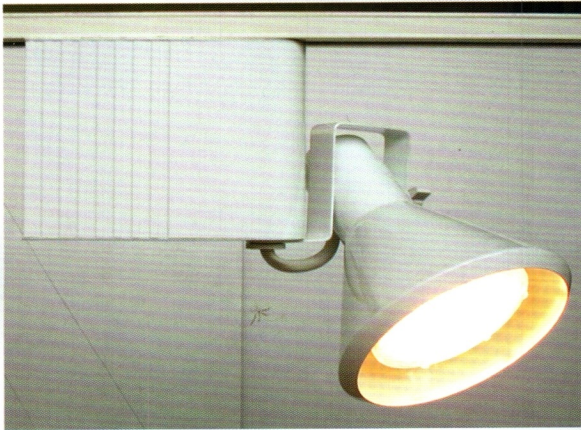

Metal Halide Track Light

TMH6L100
PAR38 Metal Halide medium base 100W
Using advance ballasts
TMH6L100:MH 100W PAR-38
TMH6L70:MH 70W PAR-38
TMH6M70:MH 70W PAR-30
3 Wire, 2Wire and Wide 2 Wire
White and Black

TMH336
T6 Metal Halide G12 Base, 100 Watt
Advance ballasts used
Parabolic straight reflector

TMH336