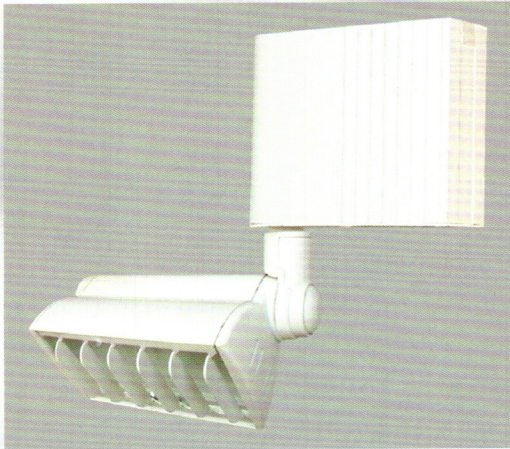

Metal Halide Track Light

TMH6L100
PAR38 Metal Halide medium base 100W
Using advance ballasts
TMH6L100:MH 100W PAR-38
TMH6L70:MH 70W PAR-38
TMH6M70:MH 70W PAR-30
3 Wire, 2Wire and Wide 2 Wire
White and Black

TMH336
T6 Metal Halide G12 Base, 100 Watt
Advance ballasts used
Parabolic straight reflector

TMH336