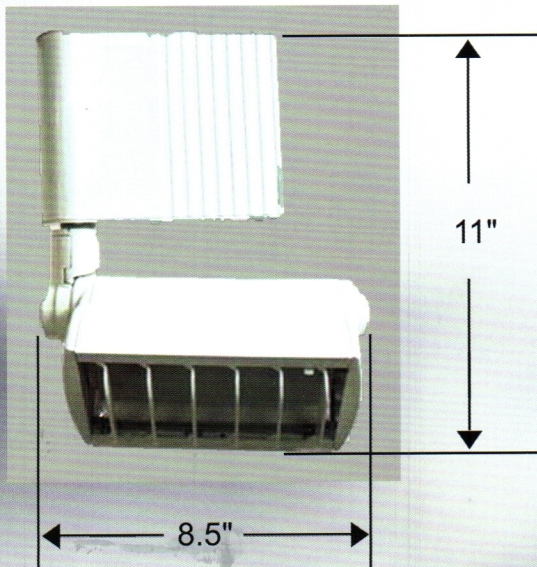

Metal Halide Track Light

TMH6L100
PAR38 Metal Halide medium base 100W
Using advance ballasts
TMH6L100:MH 100W PAR-38
TMH6L70:MH 70W PAR-38
TMH6M70:MH 70W PAR-30
3 Wire, 2Wire and Wide 2 Wire
White and Black

TMH336
T6 Metal Halide G12 Base, 100 Watt
Advance ballasts used
Parabolic straight reflector

TMH336