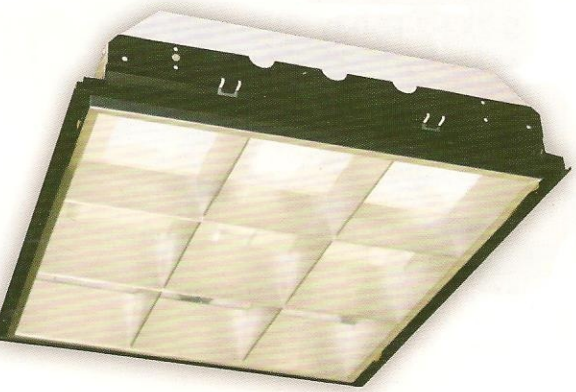

RECESSED DEEP LAY-IN

FEATURES AND BENEFITS

- Deep design
- Access plate for quick wiring
- 120 Volt Ballast
- Quick Connect Adapter

RD-2X2-2-FB032T8U6-120V-AD09 • 90188

**2 x 2 Recessed Deep Lay-In
9 Cell Aluminum Parabolic Louver**
24" (L) • 23.75" (W) • 5" (D) • 120 Volt
Uses Two FBO32T8U6 Lamps*

RD-2X4-3-F32T8-120V-AD18 • 90201

**2 x 4 Recessed Deep Lay-In
18 Cell Aluminum Parabolic Louver**
48" (L) • 23.75" (W) • 5" (D) • 120 Volt
Uses Three F32T8 Lamps*

RD-2X4-4-F32T8-120V-AD18 • 90207

**2 x 4 Recessed Deep Lay-In
18 Cell Aluminum Parabolic Louver**
48" (L) • 23.75" (W) • 5" (D) • 120 Volt
Uses Four F32T8 Lamps*

ADDITIONAL OPTIONS

- Emergency battery backup
- Silver reflector
- Wire whip
- Multi Volt Ballast

APPLICATIONS

Premium recessed deep cell parabolic T-bar troffer designed for maximum efficiency and visual comfort. Ideal for commercial and industrial buildings requiring general illumination with recessed configurations and low glare.

APPLICATIONS

Premium grade recessed troffer dish with a center basket provides direct/indirect light with modern styling and (H) visual comfort. For use in commercial and industrial buildings where low glare, (H) quality, design and ease of installation are required.