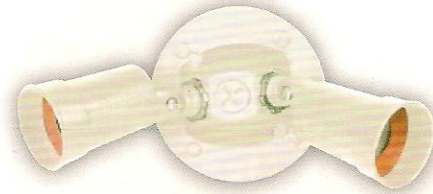

INDUSTRIAL OUTDOOR FIXTURES VAPORPROOF & FLOODLIGHT

CEILING MOUNT

A. VT100 • 04900
Metallic Finish • Clear Glass
Waterproof & Dustproof Seal
11.5" (H) • 5.5" (W) • 120 Volt
Uses One 150W or Equivalent CFL*
6 Pack

B. VT200 • 04901
Metallic Finish • Clear Glass
Waterproof & Dustproof Seal
12" (H) • 5.5" (W) • 120 Volt
Uses One 200W or Equivalent CFL*
6 Pack

WALL MOUNT

C. VTA100 • 04902
Metallic Finish • Clear Glass
Waterproof & Dustproof Seal
9.7" (H) • 4.3" (W) • 7.4" (D) • 120 Volt
Uses One 150W or Equivalent CFL*
6 Pack

D. VTA200 • 04903
Metallic Finish • Clear Glass
Waterproof & Dustproof Seal
11.7" (H) • 5.5" (W) • 120 Volt
Uses One 200W or Equivalent CFL*
6 Pack

PAR FLOODLIGHT

PL2H/B • 04913
Black Finish • Floodlight
4.3" (H) • 8.5" (W) • 120 Volt
Uses PAR38 or Equivalent CFL*
12 Pack

PL2H/WH • 04918
White Finish • Floodlight
4.3" (H) • 8.5" (W) • 120 Volt
Uses PAR38 or Equivalent CFL*
12 Pack