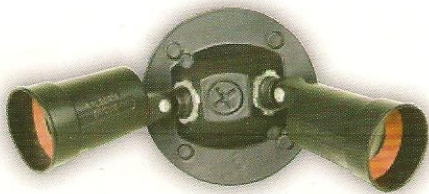

INDUSTRIAL OUTDOOR FIXTURES VAPORPROOF & FLOODLIGHT

CEILING MOUNT

A. VT100 • 04900
Metallic Finish • Clear Glass
Waterproof & Dustproof Seal
11.5" (H) • 5.5" (W) • 120 Volt
Uses One 150W or Equivalent CFL*
6 Pack

B. VT200 • 04901
Metallic Finish • Clear Glass
Waterproof & Dustproof Seal
12" (H) • 5.5" (W) • 120 Volt
Uses One 200W or Equivalent CFL*
6 Pack

WALL MOUNT

C. VTA100 • 04902
Metallic Finish • Clear Glass
Waterproof & Dustproof Seal
9.7" (H) • 4.3" (W) • 7.4" (D) • 120 Volt
Uses One 150W or Equivalent CFL*
6 Pack

D. VTA200 • 04903
Metallic Finish • Clear Glass
Waterproof & Dustproof Seal
11.7" (H) • 5.5" (W) • 120 Volt
Uses One 200W or Equivalent CFL*
6 Pack

PAR FLOODLIGHT

PL2H/B • 04913
Black Finish • Floodlight
4.3" (H) • 8.5" (W) • 120 Volt
Uses PAR38 or Equivalent CFL*
12 Pack