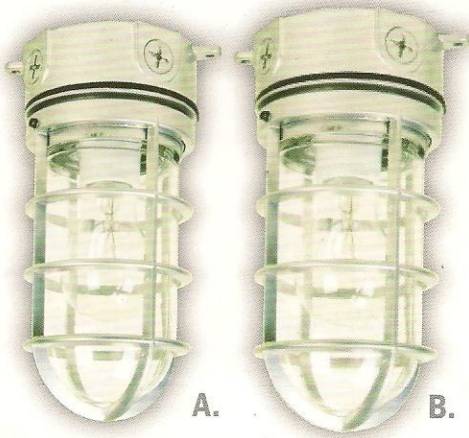

INDUSTRIAL OUTDOOR FIXTURES VAPORPROOF & FLOODLIGHT

CEILING MOUNT

A. VT100 • 04900
Metallic Finish • Clear Glass
Waterproof & Dustproof Seal
11.5" (H) • 5.5" (W) • 120 Volt
Uses One 150W or Equivalent CFL*
6 Pack

B. VT200 • 04901
Metallic Finish • Clear Glass
Waterproof & Dustproof Seal
12" (H) • 5.5" (W) • 120 Volt
Uses One 200W or Equivalent CFL*
6 Pack

WALL MOUNT

C. VTA100 • 04902
Metallic Finish • Clear Glass
Waterproof & Dustproof Seal
9.7" (H) • 4.3" (W) • 7.4" (D) • 120 Volt
Uses One 150W or Equivalent CFL*
6 Pack

D. VTA200 • 04903
Metallic Finish • Clear Glass
Waterproof & Dustproof Seal
11.7" (H) • 5.5" (W) • 120 Volt
Uses One 200W or Equivalent CFL*
6 Pack

PAR FLOODLIGHT

PL2H/B • 04913
Black Finish • Floodlight
4.3" (H) • 8.5" (W) • 120 Volt
Uses PAR38 or Equivalent CFL*
12 Pack

PL2H/WH • 04918
White Finish • Floodlight
4.3" (H) • 8.5" (W) • 120 Volt
Uses PAR38 or Equivalent CFL*
12 Pack