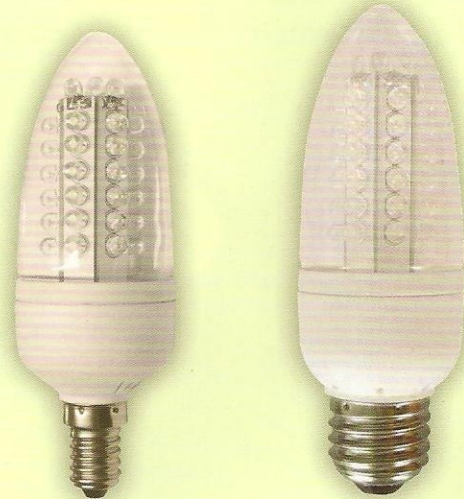

CHANDELIER

Candelabra & Medium Base

36 LED CHANDELIER

- 36 LEDs
- Available in Clear or Frost
- Available in 2 Kelvin Temperatures
- 1.8 Watt
- White Body
- 50,000 Hours

Item #	Description	Base	Watts	Volts	LED	Color	Lumens	Hours	MOL	Pkg
80262	1.5CTF/36LED/WW	Candelabra	1.8	120	36	Warm White	72	50,000	4.55	12/48
80263	1.5CTF/36LED/DL	Candelabra	1.8	120	36	Daylight	72	50,000	4.55	12/48
80264	1.5CTC/36LED/WW	Candelabra	1.8	120	36	Warm White	83	50,000	4.55	12/48
80265	1.5MTF/36LED/WW	Medium	1.8	120	36	Warm White	72	50,000	4.62	12/48
80266	1.5MTF/36LED/DL	Medium	1.8	120	36	Daylight	72	50,000	4.62	12/48
80267	1.5MTC/36LED/WW	Medium	1.8	120	36	Warm White	83	50,000	4.62	12/48

43 LED CHANDELIER

- 43 LEDs
- Available in Candelabra or Medium Base
- Available in 3 Kelvin Temperatures
- 3 Watt
- White Body
- 50,000 Hours

Item #	Description	Base	Watts	Volts	LED	Color	Lumens	Hours	MOL	Pkg
80241	3CTC/43LED/WW	Candelabra	3	120	43	Warm White	100	50,000	4.35	12/48
80242	3CTC/43LED/W	Candelabra	3	120	43	White	100	50,000	4.35	12/48
80243	3MTC/43LED/WW	Medium	3	120	43	Warm White	100	50,000	4.70	12/48
80244	3MTC/43LED/DL	Medium	3	120	43	Daylight	100	50,000	4.70	12/48