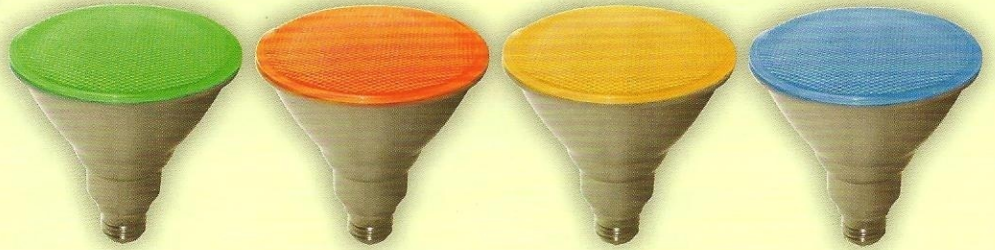

# PAR38 & UNDER CABINET FIXTURE

## PAR38

LED

### PAR38

- 120 & 130 LEDs
- Available in 8 Colors
- 8 Watt
- 30,000 Hours

Item #	Description	Base	Watts	Volts	LED	Color	Lumens	Hours	MOL	Pkg
80040	8PAR38/35K	Medium	8	120	120	Warm White	200	30,000	5.23	6/12
80050	8PAR38/55K	Medium	8	120	120	White	200	30,000	5.23	6/12
80055	8PAR38/70K	Medium	8	120	120	Daylight	200	30,000	5.23	6/12
80044	8PAR38/W	Medium	8	120	130	White	200	30,000	5.23	6/12
80041	8PAR38/B	Medium	8	120	130	Blue	N/A	30,000	5.23	6/12
80042	8PAR38/G	Medium	8	120	130	Green	N/A	30,000	5.23	6/12
80043	8PAR38/R	Medium	8	120	130	Red	N/A	30,000	5.23	6/12
80045	8PAR38/Y	Medium	8	120	130	Yellow	N/A	30,000	5.23	6/12

### UNDER-CABINET FIXTURE

- Linkable up to 50 fixtures
- Mounting Hardware Included
- 75 LED Bulb Included
- 3.5' Long Cord

Item#	Description	Linkable	Cord Length	Color	LEDs	Watts	Volts	Lumens	MOL	Pkg
53070	LLI75	Up to 50 Units	3.5'	White	75	5.1	110-240V	360	22.5"	24