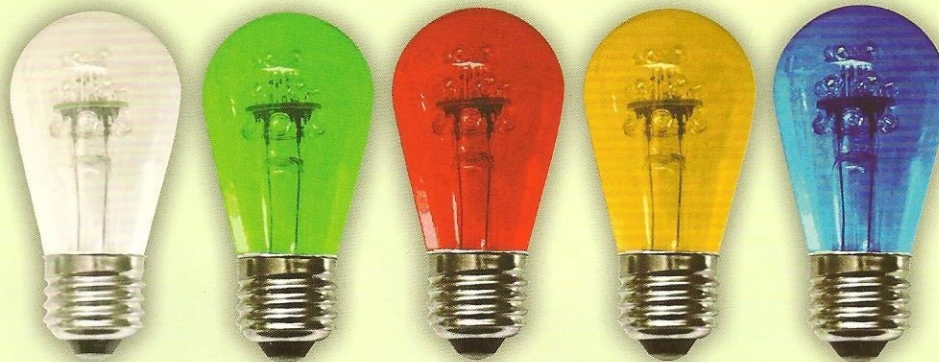

DECORATIVE Chandelier & S14 Sign Lamp

LED

CHANDELIER

- Candelabra Base
- Available in 2 Kelvin Temperatures
- 15 LEDs
- 0.4 Watt
- 30,000 Hours

Item #	Description	Base	Watts	Volts	LED	Color	Lumens	Hours	MOL	Pkg
80240	0.4CFF/15LED/WW	Candelabra	0.4	120	15	Warm White	20	50,000	4.20	12/72
80250	0.4CFF/15LED/W	Candelabra	0.4	120	15	White	20	50,000	4.20	12/72

S14 SIGN LAMP

- Medium Base
- Available in 6 Colors
- 12 LEDs
- 0.8 Watt
- 50,000 Hours

Item #	Description	Base	Watts	Volts	LED	Color	Lumens	Hours	MOL	Pkg
80311	S14/12LED/WW	Medium	0.8	120	12	Warm White	48-50	50,000	3.60	12/24
80312	S14/12LED/DL	Medium	0.8	120	12	Daylight	50-60	50,000	3.60	12/24
80313	S14/12LED/A	Medium	0.8	120	12	Amber	N/A	50,000	3.60	12/24
80314	S14/12LED/B	Medium	0.8	120	12	Blue	N/A	50,000	3.60	12/24
80315	S14/12LED/G	Medium	0.8	120	12	Green	N/A	50,000	3.60	12/24
80316	S14/12LED/R	Medium	0.8	120	12	Red	N/A	50,000	3.60	12/24