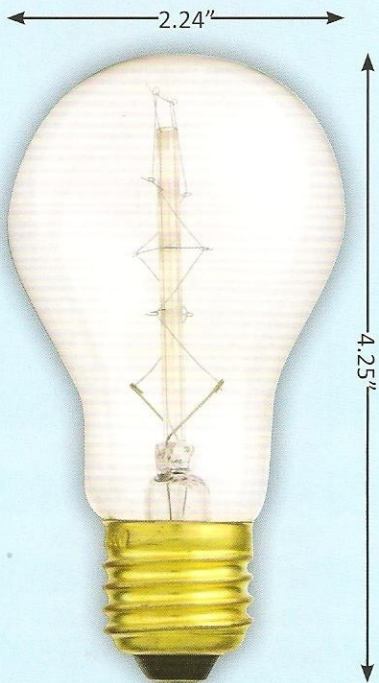

# CARBON FILAMENT

## Antique Style Bulbs

INCANDESCENT

- CARBON FILAMENT**
- Antique style bulbs
  - Medium brass base
  - Perfect for restaurants, museums, theaters, hotels and dining rooms.

60A19/CF

40T12/CF

60S19/CF

Item #	Description	Bulb Type	Base	Finish	Watts	Volts	Lumens	Hours	MOL	Pkg.
02036	40T12/CF	T12	Medium	Clear	40	120	200	2,000	4.25	12/120
02038	60A19/CF	A19	Medium	Clear	60	120	300	1,250	4.25	12/120
02043	60S19/CF	A19	Medium	Clear	60	120	300	1,250	5.16	12/120