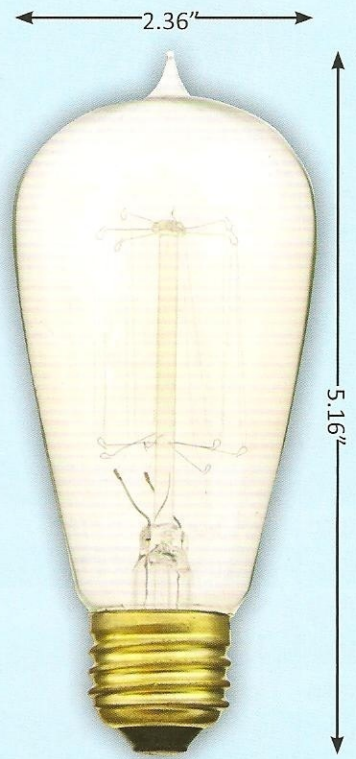

# CARBON FILAMENT

## Antique Style Bulbs

INCANDESCENT

- CARBON FILAMENT**
- Antique style bulbs
  - Medium brass base
  - Perfect for restaurants, museums, theaters, hotels and dining rooms.

60A19/CF

40T12/CF

60S19/CF

Item #	Description	Bulb Type	Base	Finish	Watts	Volts	Lumens	Hours	MOL	Pkg.
02036	40T12/CF	T12	Medium	Clear	40	120	200	2,000	4.25	12/120
02038	60A19/CF	A19	Medium	Clear	60	120	300	1,250	4.25	12/120
02043	60S19/CF	A19	Medium	Clear	60	120	300	1,250	5.16	12/120