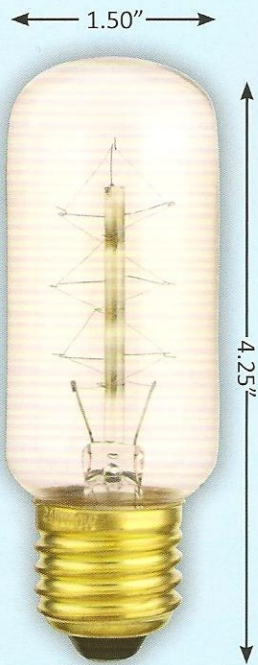

## Antique Style Bulbs

INCANDESCENT

- CARBON FILAMENT**
- Antique style bulbs
  - Medium brass base
  - Perfect for restaurants, museums, theaters, hotels and dining rooms.

60A19/CF

40T12/CF

60S19/CF

Item #	Description	Bulb Type	Base	Finish	Watts	Volts	Lumens	Hours	MOL	Pkg.
02036	40T12/CF	T12	Medium	Clear	40	120	200	2,000	4.25	12/120
02038	60A19/CF	A19	Medium	Clear	60	120	300	1,250	4.25	12/120
02043	60S19/CF	A19	Medium	Clear	60	120	300	1,250	5.16	12/120