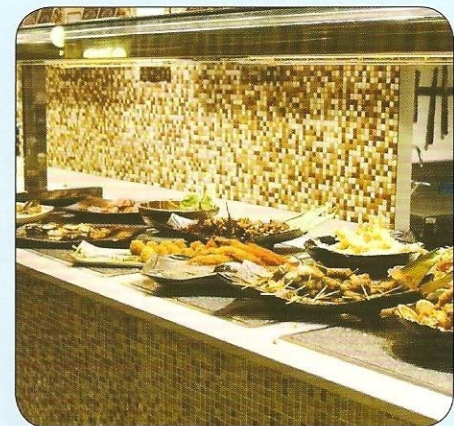

REFLECTOR HEAT LAMPS

Clear and Red Pyrex

INCANDESCENT

250R40/Clear

250R40/Red

HEAT LAMPS

- Medium base
- Clear or red Pyrex glass
- Applications include food warming, bathrooms, brooder
- Available in Tuff Skin