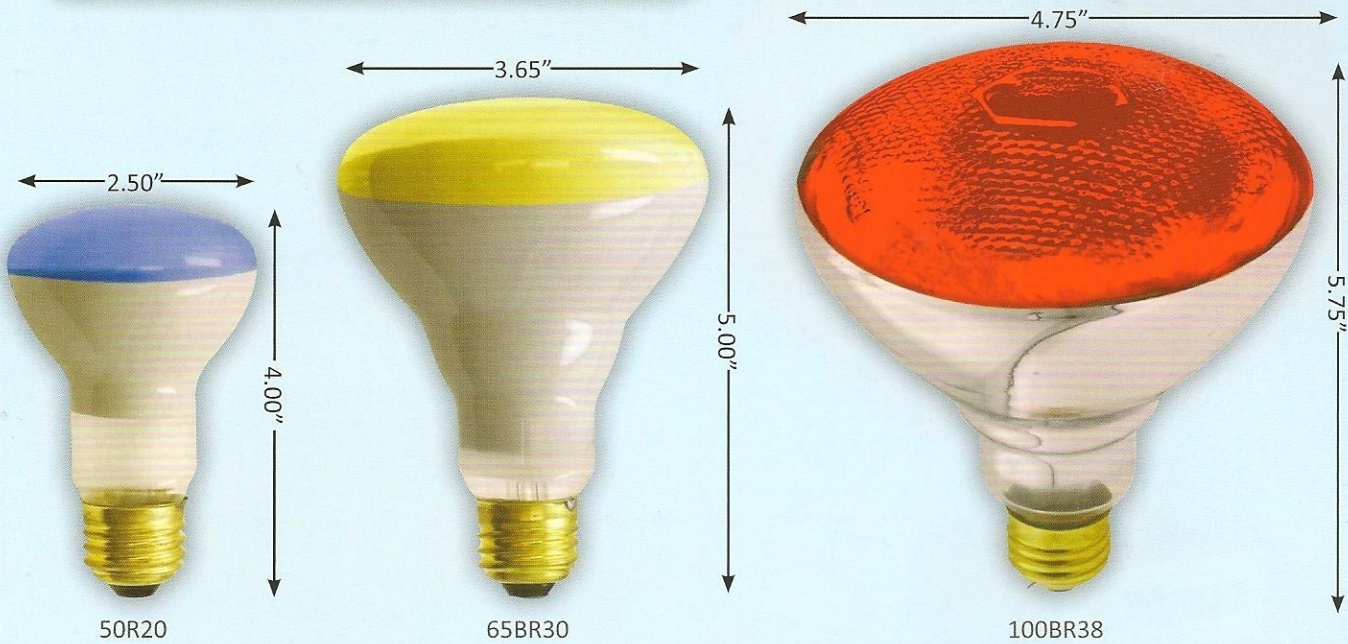

COLORED REFLECTORS

- Available in amber, blue, green, orange, red or yellow
- 50, 65 & 100 watt
- Indoor / Outdoor floods

R20 & BR30 - INDOOR >>

Item #	Description	Bulb Type	Base	Finish	Watts	Volts	Lumens	Hours	MOL	Pkg.
01836	50R20/A	R20	Medium	Amber	50	120	N/A	2,000	4.00	12/60
01838	50R20/B	R20	Medium	Blue	50	120	N/A	2,000	4.00	12/60
01843	50R20/G	R20	Medium	Green	50	120	N/A	2,000	4.00	12/60
01848	50R20/O	R20	Medium	Orange	50	120	N/A	2,000	4.00	12/60
01852	50R20/R	R20	Medium	Red	50	120	N/A	2,000	4.00	12/60
01858	50R20/Y	R20	Medium	Yellow	50	120	N/A	2,000	4.00	12/60
01888	65BR30/B	BR30	Medium	Blue	65	120	N/A	2,000	5.00	12/24
01893	65BR30/G	BR30	Medium	Green	65	120	N/A	2,000	5.00	12/24
01898	65BR30/O	BR30	Medium	Orange	65	120	N/A	2,000	5.00	12/24
01913	65BR30/R	BR30	Medium	Red	65	120	N/A	2,000	5.00	12/24
01917	65BR30/Y	BR30	Medium	Yellow	65	120	N/A	2,000	5.00	12/24

BR38 - OUTDOOR >>

Item #	Description	Bulb Type	Base	Finish	Watts	Volts	Lumens	Hours	MOL	Pkg.
01878	100BR38/R	BR38	Medium	Red	100	120	N/A	2,000	5.75	12/120
01873	100BR38/G	BR38	Medium	Green	100	120	N/A	2,000	5.75	12/120
01883	100BR38/Y	BR38	Medium	Yellow	100	120	N/A	2,000	5.75	12/120
01868	100BR38/B	BR38	Medium	Blue	100	120	N/A	2,000	5.75	12/120