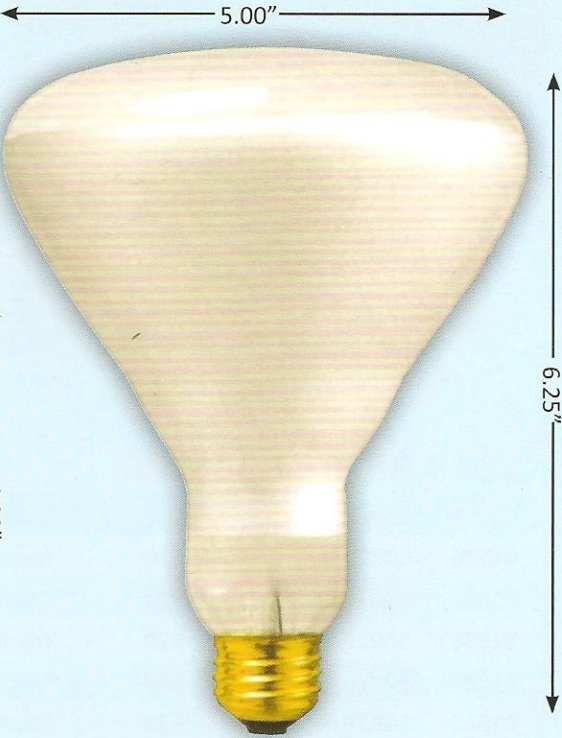

*brighter
energy saving*
HALOGEN
R20 & BR40

- R20 & BR40 HALOGEN REFLECTOR**
- Reflector flood with medium base
 - 120 volt
 - For indoor use
 - Energy Saving
 - Incandescent Replacement

R20/HAL

BR40/HAL

R20 >>

Item #	Description	Lamp Type	Base	Watts	Volts	Lumens	Hours	MOL	Pkg.
25250	50R20/HAL/FL	R20	Medium	50	120	480	1,500	4.00	12/24

BR40 >>

Item #	Description	Lamp Type	Base	Watts	Volts	Lumens	Hours	MOL	Pkg.
25253	75BR40/HAL/FL	BR40	Medium	75	120	900	1,500	6.25	24
25254	100BR40/HAL/FL	BR40	Medium	100	120	1400	1,500	6.25	24
25255	120BR40/HAL/FL	BR40	Medium	120	120	1600	1,500	6.25	24