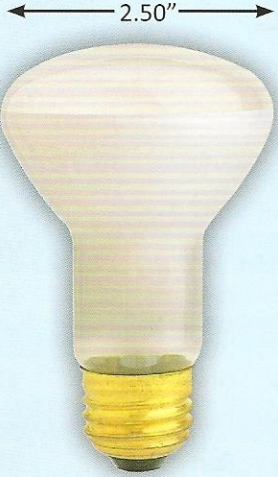

*brighter
energy saving*
HALOGEN
R20 & BR40

- R20 & BR40 HALOGEN REFLECTOR**
- Reflector flood with medium base
 - 120 volt
 - For indoor use
 - Energy Saving
 - Incandescent Replacement

R20/HAL

BR40/HAL

R20 >>

Item #	Description	Lamp Type	Base	Watts	Volts	Lumens	Hours	MOL	Pkg.
25250	50R20/HAL/FL	R20	Medium	50	120	480	1,500	4.00	12/24

BR40 >>

Item #	Description	Lamp Type	Base	Watts	Volts	Lumens	Hours	MOL	Pkg.
25253	75BR40/HAL/FL	BR40	Medium	75	120	900	1,500	6.25	24
25254	100BR40/HAL/FL	BR40	Medium	100	120	1400	1,500	6.25	24
25255	120BR40/HAL/FL	BR40	Medium	120	120	1600	1,500	6.25	24