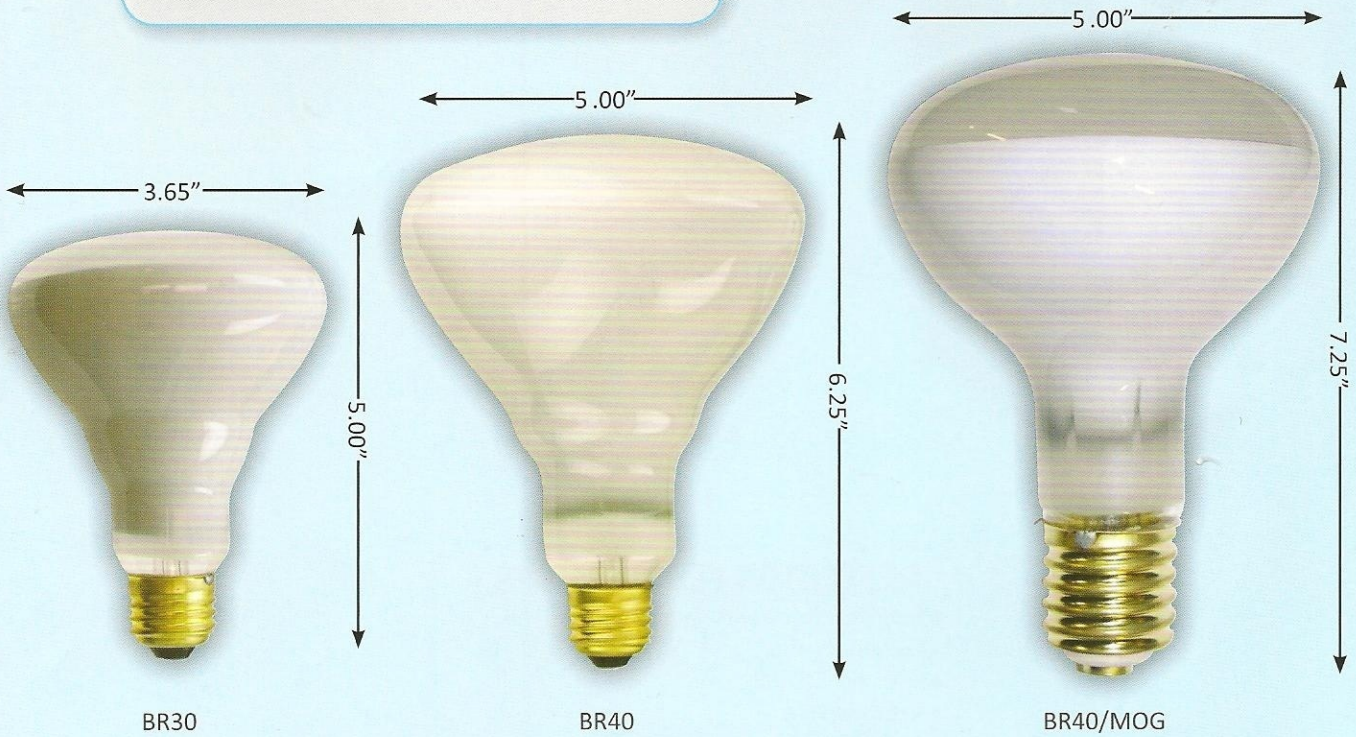

BR30 AND BR40 INDOOR FLOOD

- Reflector flood with medium or mogul base
- 120 or 130 volt
- For indoor use
- Extended life

120 VOLT >>

Item #	Description	Bulb Type	Base	Beam Spread	Watts	Volts	Lumens	Hours	MOL	Pkg.
01870	50BR30/FL	BR30	Medium	Flood	50	120	450	2,000	5.00	24
01865	65BR30/FL	BR30	Medium	Flood	65	120	550	2,000	5.00	24
01860	100BR30/FL	BR30	Medium	Flood	100	120	1050	2,000	5.00	24
01876	65BR40/FL	BR40	Medium	Flood	65	120	550	2,000	6.25	24

130 VOLT >>

Item #	Description	Bulb Type	Base	Beam Spread	Watts	Volts	Lumens	Hours	MOL	Pkg.
01866	50BR30/FL/3	BR30	Medium	Flood	50	130	550	2,000	5.00	24
01863	65BR30/FL/3	BR30	Medium	Flood	65	130	450	4,000	5.00	24
01819	65BR40/FL/3	BR40	Medium	Flood	65	130	550	2,000	6.25	24
01065	300BR40/FL/3/MOG	BR40	Mogul	Flood	300	130	2400	4,000	7.25	24
01066	500BR40/FL/3/MOG	BR40	Mogul	Flood	500	130	4000	4,000	7.25	24