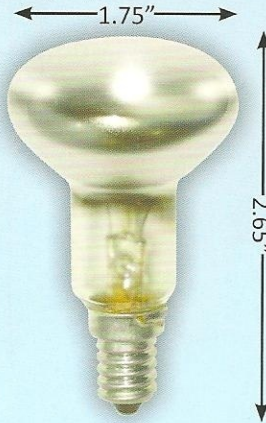

REFLECTOR FLOOD LAMPS

- Available in European, intermediate and medium base
- For indoor use

R14/MED

R14/INT

R14/E14

R16/MED

1383 Elevator

ELEVATOR LAMPS

- Single contact base
- Boxed
- 20 watts; 13 volts
- Available in Tuff Skin

REFLECTOR >>

Item #	Description	Bulb Type	Base	Beam Spread	Watts	Volts	Lumens	Hours	MOL	Pkg.
01820	25R14/N	R14	Intermediate	Flood	25	120	170	1,500	2.50	25/500
01825	25R14/Med	R14	Medium	Flood	25	120	170	1,500	2.12	25/500
01800	40R14/N	R14	Intermediate	Flood	40	120	325	1,500	2.50	25/500
01805	40R14/Med	R14	Medium	Flood	40	120	325	1,500	2.12	25/500
01810	40R14/E14	R14	European	Flood	40	120	325	1,500	2.65	12/120
01815	40R16/Med	R16	Medium	Flood	40	120	325	1,500	3.38	25/500

ELEVATOR >>

Item #	Description	Bulb Type	Base	Beam Spread	Watts	Volts	Lumens	Hours	MOL	Pkg.
07395	1383	Elevator	Single Contact	Flood	20	13	N/A	1,000	2.56	10/200
02064	1383 Tuff Skin	Elevator	Single Contact	Flood	20	13	N/A	1,000	2.56	10/200