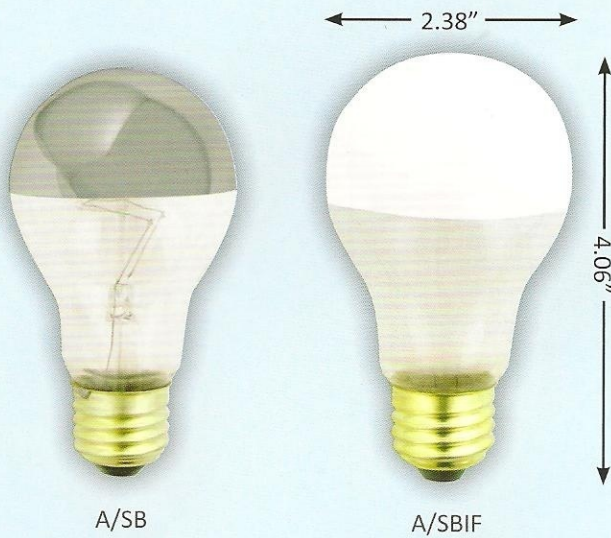

SILVERBOWL BULBS

Silverbowl & Frostbowl

INCANDESCENT

SILVERBOWL BULBS

- Reflects light down through side of bulb
- Glare reduced out of top
- Used above restaurant tables, in bathroom vanities and other decorative applications

Item #	Description	Bulb Type	Base	Color/Finish	Watts	Volts	Lumens	Hours	MOL	Pkg.
01216	100A/SB	A19	Medium	Silver Bowl	100	120	N/A	1,250	4.06	24
01217	60A/SBIF	A19	Medium	Silver Bowl Frost	60	120	N/A	1,250	4.06	24
01203	25G16.5/SB	G16.5	Candelabra	Silverbowl	25	120	N/A	1,500	3.00	25/500
01248	40G16.5/SB	G16.5	Candelabra	Silverbowl	40	120	N/A	1,500	3.00	25/500
01277	60G25/SB	G25	Medium	Silverbowl	60	120	N/A	2,000	4.50	24/120
01253	40G25/SB	G25	Medium	Silverbowl	40	120	N/A	2,000	4.50	24/120
01283	60G40/SB	G40	Medium	Silverbowl	60	120	N/A	2,000	6.36	24