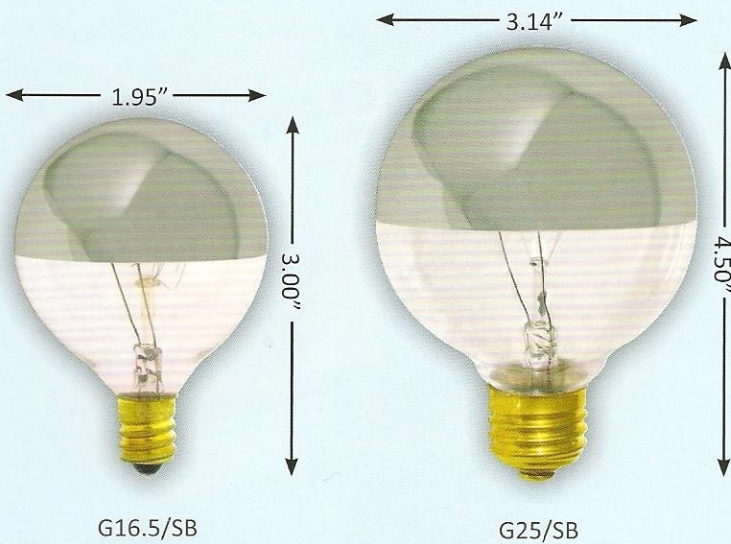

SILVERBOWL BULBS

Silverbowl & Frostbowl

INCANDESCENT

SILVERBOWL BULBS

- Reflects light down through side of bulb
- Glare reduced out of top
- Used above restaurant tables, in bathroom vanities and other decorative applications

Item #	Description	Bulb Type	Base	Color/Finish	Watts	Volts	Lumens	Hours	MOL	Pkg.
01216	100A/SB	A19	Medium	Silver Bowl	100	120	N/A	1,250	4.06	24
01217	60A/SBIF	A19	Medium	Silver Bowl Frost	60	120	N/A	1,250	4.06	24
01203	25G16.5/SB	G16.5	Candelabra	Silverbowl	25	120	N/A	1,500	3.00	25/500
01248	40G16.5/SB	G16.5	Candelabra	Silverbowl	40	120	N/A	1,500	3.00	25/500
01277	60G25/SB	G25	Medium	Silverbowl	60	120	N/A	2,000	4.50	24/120
01253	40G25/SB	G25	Medium	Silverbowl	40	120	N/A	2,000	4.50	24/120
01283	60G40/SB	G40	Medium	Silverbowl	60	120	N/A	2,000	6.36	24