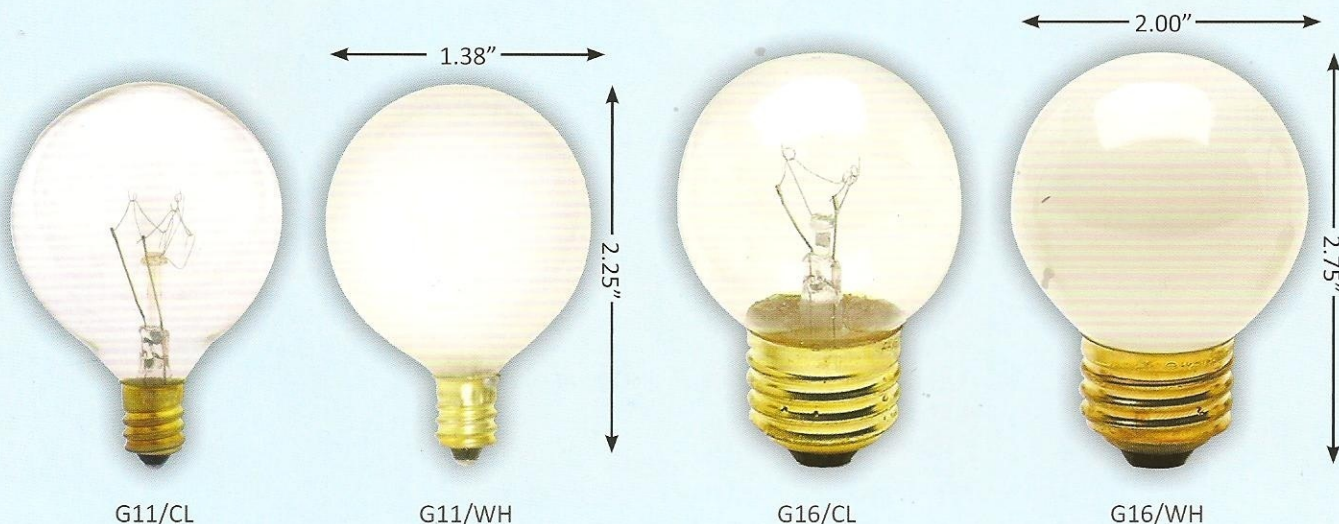

# G11 & G16 - GLOBE LAMPS

## Clear & White

### DECORATIVE GLOBES

- Candelabra or medium base
- Clear or white
- Extended life of 2,000 hours

G11/CL

G11/WH

G16/CL

G16/WH

### G11 >>

Item #	Description	Bulb Type	Base	Finish	Watts	Volts	Lumens	Hours	MOL	Pkg.
01610	10G11/CL	G11	Candelabra	Clear	10	120	65	1,500	2.25	25/500
01615	10G11/WH	G11	Candelabra	White	10	120	56	1,500	2.25	25/500