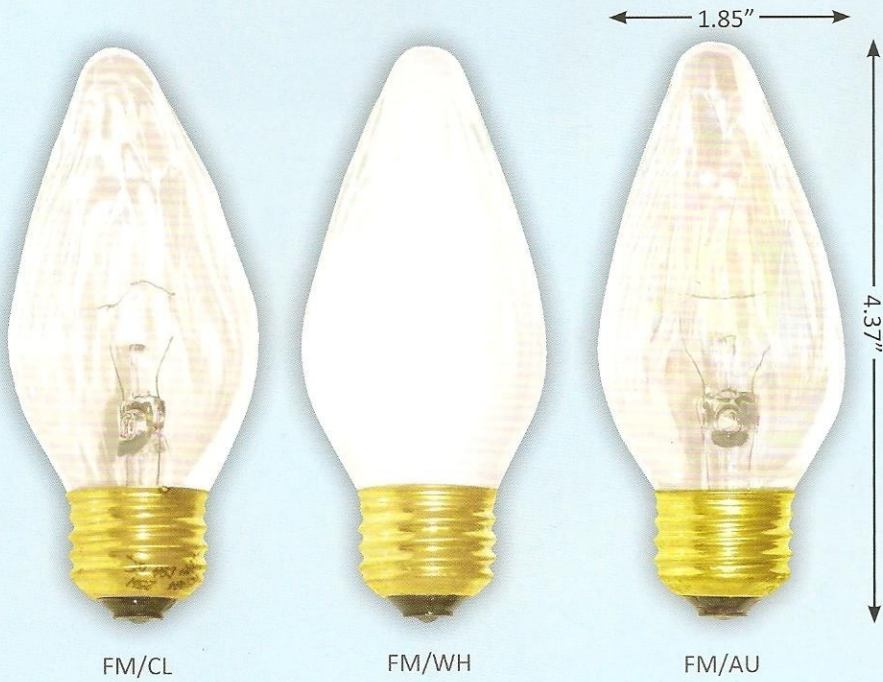

FM - FLAME TWIST

White, Clear & Auradescent

INCANDESCENT

- DECORATIVE FLAME TWIST**
- Medium base
 - Clear, white or auradescent color
 - 25, 40 or 60 watt
 - Two pack carded
 - Extended life
 - Brass base

Item #	Description	Bulb Type	Base	Finish	Watts	Volts	Lumens	Hours	MOL	Pkg.
33000	25FM/CL/CD2	Flame Twist	Medium	Clear	25	120	180	2,000	4.37	6/60
33010	25FM/W/CD2	Flame Twist	Medium	White	25	120	150	2,000	4.37	6/60
33020	25FM/AU/CD2	Flame Twist	Medium	Auradescent	25	120	170	2,000	4.37	6/60
34000	40FM/CL/CD2	Flame Twist	Medium	Clear	40	120	350	2,000	4.37	6/60
34010	40FM/W/CD2	Flame Twist	Medium	White	40	120	300	2,000	4.37	6/60
34020	40FM/AU/CD2	Flame Twist	Medium	Auradescent	40	120	330	2,000	4.37	6/60
34050	60FM/CL/CD2	Flame Twist	Medium	Clear	60	120	550	2,000	4.37	6/60
34060	60FM/W/CD2	Flame Twist	Medium	White	60	120	500	2,000	4.37	6/60