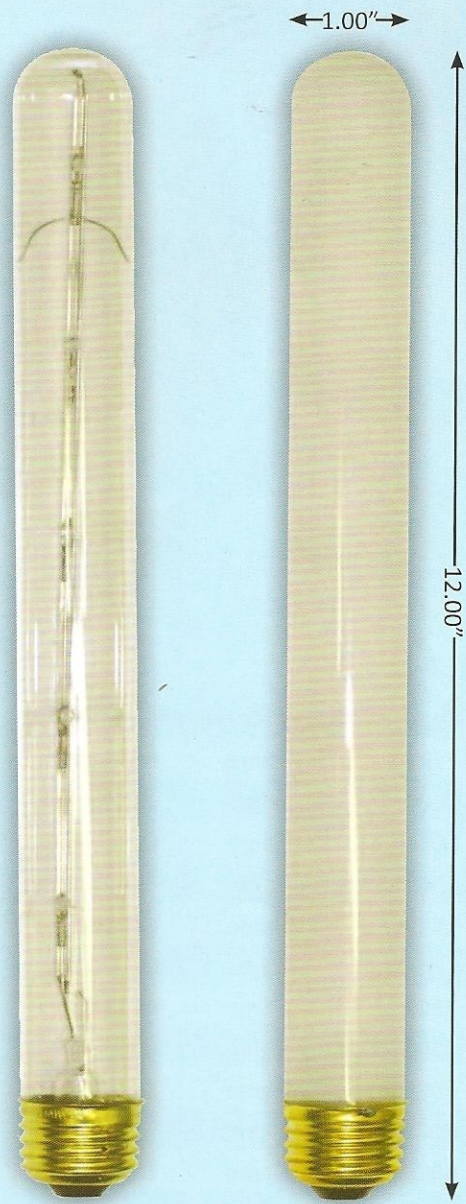

T8 & T10 - TUBULAR LAMPS

Blacklight & Showcase

INCANDESCENT

T10/BL

T8/CL

T8/FR

T8 TUBULAR BULBS

- Available in frost or clear
- 120 volt
- Medium base

T10 BLACKLIGHT

- 120 volt
- Medium base
- Applications include parties, special effects and decorative

Item #	Description	Bulb Type	Base	Finish	Watts	Volts	Lumens	Hours	MOL	Pkg.
01996	40T8/CL	T8	Medium	Clear	40	120	230	2,000	12.00	24/120
01997	40T8/FR	T8	Medium	Frost	40	120	210	2,000	12.00	24/120
02080	40T10/BL/CD1	T10	Medium	Blacklight	40	120	N/A	2,000	5.00	24/120