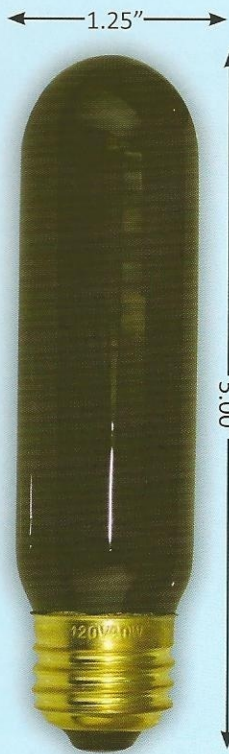

T8 & T10 - TUBULAR LAMPS

Blacklight & Showcase

INCANDESCENT

T10/BL

T8/CL

T8/FR

T8 TUBULAR BULBS

- Available in frost or clear
- 120 volt
- Medium base

T10 BLACKLIGHT

- 120 volt
- Medium base
- Applications include parties, special effects and decorative

Item #	Description	Bulb Type	Base	Finish	Watts	Volts	Lumens	Hours	MOL	Pkg.
01996	40T8/CL	T8	Medium	Clear	40	120	230	2,000	12.00	24/120
01997	40T8/FR	T8	Medium	Frost	40	120	210	2,000	12.00	24/120
02080	40T10/BL/CD1	T10	Medium	Blacklight	40	120	N/A	2,000	5.00	24/120