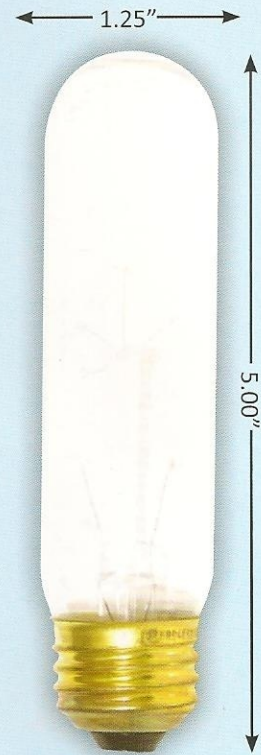

T10 TUBULAR BULBS

- Available in clear or frost
- Standard medium base
- Boxed or carded
- Applications include appliances, exit signs and showcase lighting

T10/CL

T10/FR

Item #	Description	Bulb Type	Base	Finish	Watts	Volts	Lumens	Hours	MOL	Pkg.
02000	25T10/CL	T10	Medium	Clear	25	120	160	2,000	5.00	25/300
02005	25T10/FR	T10	Medium	Frost	25	120	140	2,000	5.00	25/300
02010	40T10/CL	T10	Medium	Clear	40	120	260	2,000	5.00	25/300
02015	40T10/FR	T10	Medium	Frost	40	120	240	2,000	5.00	25/300
02020	60T10/CL	T10	Medium	Clear	60	120	360	2,000	5.00	25/300
02025	60T10/FR	T10	Medium	Frost	60	120	340	2,000	5.00	25/300
02006	25T10/CL/CD	T10	Medium	Clear	25	120	160	2,000	5.00	24/120
02007	25T10/FR/CD	T10	Medium	Frost	25	120	140	2,000	5.00	24/120
02016	40T10/CL/CD	T10	Medium	Clear	40	120	260	2,000	5.00	24/120
02017	40T10/FR/CD	T10	Medium	Frost	40	120	240	2,000	5.00	24/120