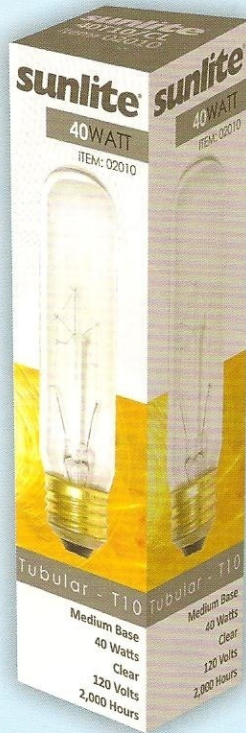

T10 TUBULAR BULBS

- Available in clear or frost
- Standard medium base
- Boxed or carded
- Applications include appliances, exit signs and showcase lighting

T10/CL

T10/FR

Item #	Description	Bulb Type	Base	Finish	Watts	Volts	Lumens	Hours	MOL	Pkg.
02000	25T10/CL	T10	Medium	Clear	25	120	160	2,000	5.00	25/300
02005	25T10/FR	T10	Medium	Frost	25	120	140	2,000	5.00	25/300
02010	40T10/CL	T10	Medium	Clear	40	120	260	2,000	5.00	25/300
02015	40T10/FR	T10	Medium	Frost	40	120	240	2,000	5.00	25/300
02020	60T10/CL	T10	Medium	Clear	60	120	360	2,000	5.00	25/300
02025	60T10/FR	T10	Medium	Frost	60	120	340	2,000	5.00	25/300
02006	25T10/CL/CD	T10	Medium	Clear	25	120	160	2,000	5.00	24/120
02007	25T10/FR/CD	T10	Medium	Frost	25	120	140	2,000	5.00	24/120
02016	40T10/CL/CD	T10	Medium	Clear	40	120	260	2,000	5.00	24/120
02017	40T10/FR/CD	T10	Medium	Frost	40	120	240	2,000	5.00	24/120