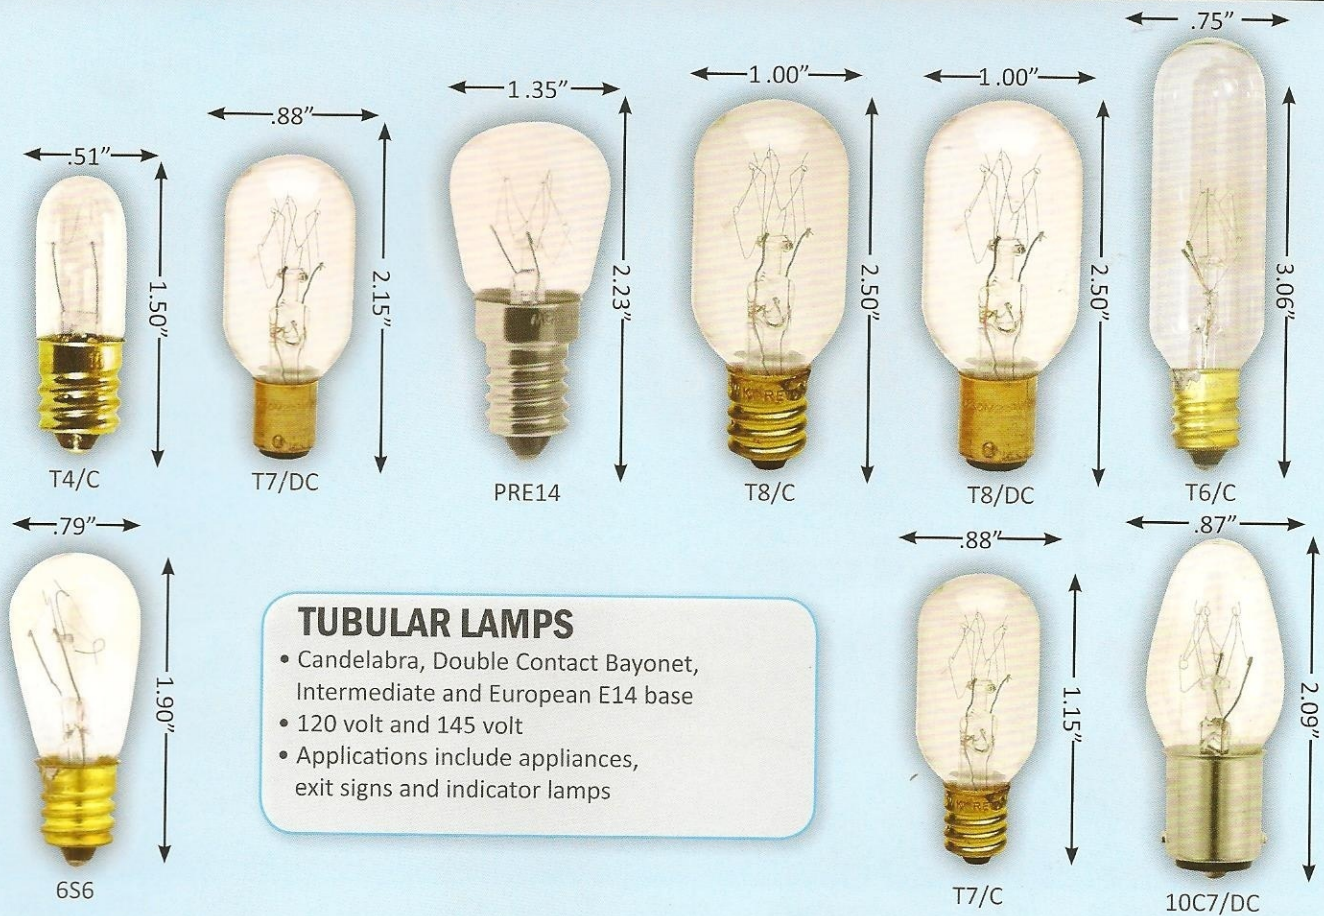

TUBULAR & INDICATOR LAMPS

T4, T6, T7, S6, C7 & PRE

INCANDESCENT

TUBULAR LAMPS

- Candelabra, Double Contact Bayonet, Intermediate and European E14 base
- 120 volt and 145 volt
- Applications include appliances, exit signs and indicator lamps

Item #	Description	Bulb Type	Base	Finish	Watts	Volts	Lumens	Hours	MOL	Pkg.
01320	6S6/CL	S6	Candelabra	Clear	6	120	N/A	2,000	1.90	12/240
02085	15T4	T4	Candelabra	Clear	15	120	90	2,000	1.50	10/500
01900	15T6/C/120V	T6	Candelabra	Clear	15	120	90	2,000	3.06	25/500
01905	15T6/C/145V	T6	Candelabra	Clear	15	145	90	5,000	3.06	25/500
01908	15T6/DC	T6	Double Contact	Clear	15	120	90	2,000	3.00	25/500
01915	15T7/C	T7	Candelabra	Clear	15	120	90	2,000	2.15	25/500
01920	15T7/N	T7	Intermediate	Clear	15	120	90	2,000	2.24	25/500
01925	15T7/DC	T7	Double Contact	Clear	15	120	90	2,000	2.22	25/500
01910	25T6/C	T6	Candelabra	Clear	25	120	180	2,000	3.06	25/500
01928	25T8/C	T8	Candelabra	Clear	25	120	180	2,000	2.50	25/500
01930	25T8/N	T8	Intermediate	Clear	25	120	180	2,000	2.50	25/500
01987	40T8/N	T8	Intermediate	Clear	40	120	180	2,000	2.50	25/500
01935	25T8/DC	T8	Double Contact	Clear	25	120	180	2,000	2.50	25/500
02150	15WPRE14	PRE	E14 European	Clear	15	120	90	2,000	2.15	25/500
02160	25WPRE14	PRE	E14 European	Clear	25	120	180	2,000	2.23	25/500
01620	10C7/CL	C7	Candelabra	Clear	10	120	35	2,000	2.09	25/500
01622	10C7/CL/DC	C7	Double Contact	Clear	10	120	35	1,500	2.09	12/240