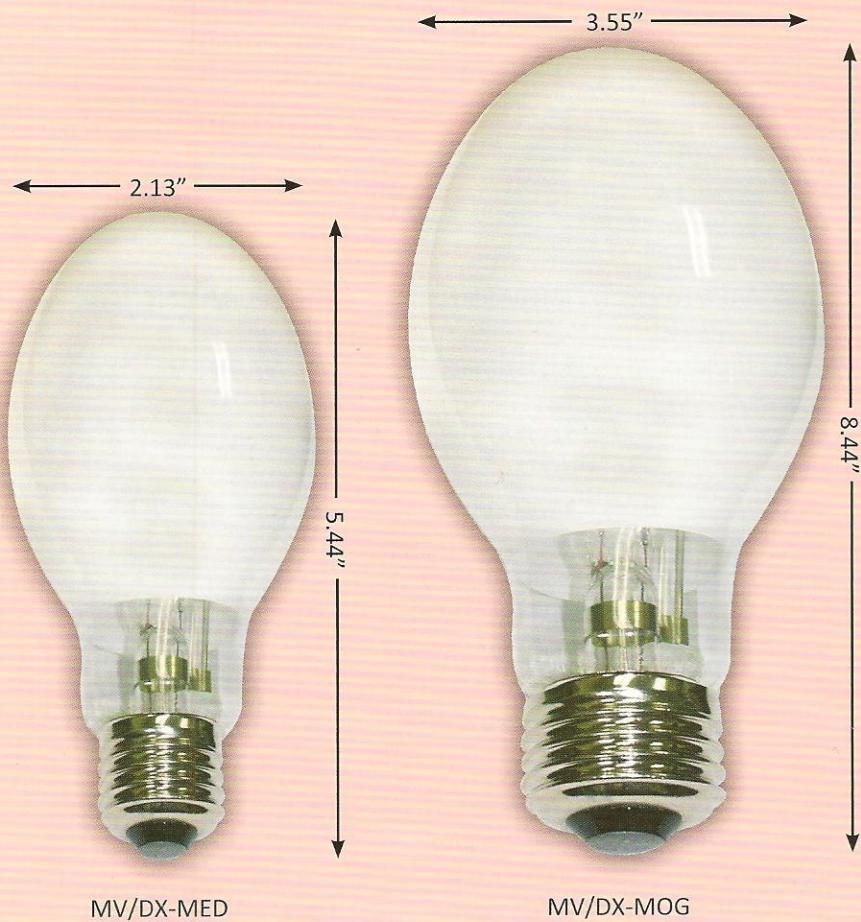

MERCURY VAPOR

Medium and Mogul Base

HID

MERCURY VAPOR

- Medium or Mogul base
- Extended life

Item#	Description	Bulb Type	Base	Finish	Watts	Ansi Code	Lumens	Hours	MOL	Pkg.
03675	MV100/DX/MED	ED17	Medium	Coated	100	H38	4,000	6,000	5.44"	12
03670	MV100/DX	ED23	Mogul	Coated	100	H38	6,000	2,400	7.50"	12
03665	MV175/DX	ED28	Mogul	Coated	175	H39	8,400	8,000	8.44"	12
03660	MV250/DX	ED28	Mogul	Coated	250	H37	12,500	8,000	8.44"	12
03679	MV400/DX	ED37	Mogul	Coated	400	H33	22,000	12,000	11.50"	6