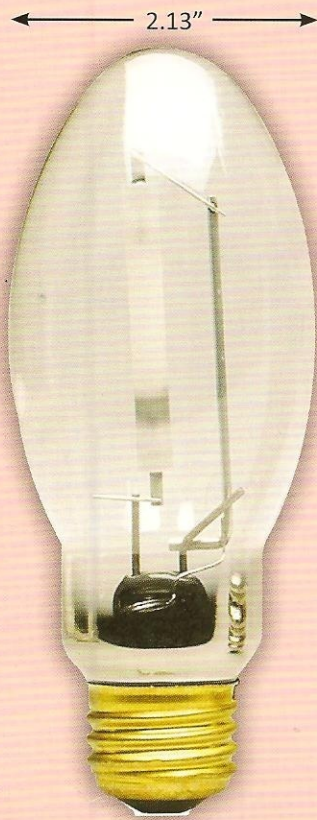

# HIGH PRESSURE SODIUM Medium & Mogul Base

## HIGH PRESSURE SODIUM

- Medium or mogul base
- 12 Pack
- Extended life

LU-MED-ED17

LU-MOG-ED23

LU-MOG-ED18

Item#	Description	Bulb Type	Base	Finish	Watts	Ansi Code	Lumens	Hours	MOL	Pkg.
03600	LU35/MED	ED17	Medium	Clear	35	S76	2,250	16,000	5.43"	12
03605	LU50/MED	ED17	Medium	Clear	50	S68	3,600	24,000	5.43"	12
03610	LU70/MED	ED17	Medium	Clear	70	S62	6,000	24,000	5.43"	12
03615	LU100/MED	ED17	Medium	Clear	100	S54	9,500	24,000	5.43"	12
03620	LU150/MED	ED17	Medium	Clear	150	S55	16,000	24,000	5.43"	12
03625	LU70/MOG	ED23	Mogul	Clear	70	S62	6,300	24,000	7.75"	12
03630	LU100/MOG	ED23	Mogul	Clear	100	S54	9,500	24,000	7.75"	12
03635	LU150/MOG	ED23	Mogul	Clear	150	S55	16,000	24,000	7.75"	12
03634	LU250	ED18	Mogul	Clear	250	S50	28,000	24,000	9.75"	12
03636	LU400	ED18	Mogul	Clear	400	S51	51,000	24,000	9.75"	12