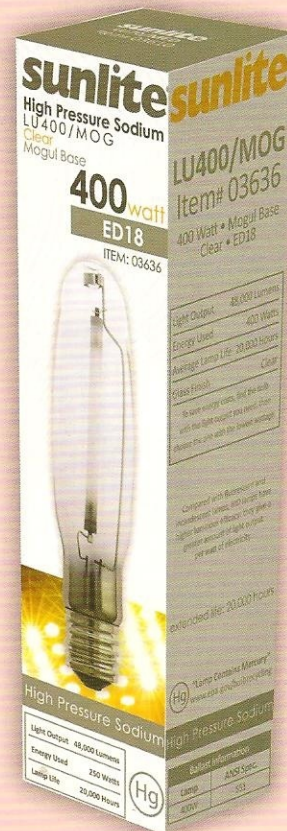

# HIGH PRESSURE SODIUM Medium & Mogul Base

## HIGH PRESSURE SODIUM

- Medium or mogul base
- 12 Pack
- Extended life

LU-MED-ED17

LU-MOG-ED23

LU-MOG-ED18

Item#	Description	Bulb Type	Base	Finish	Watts	Ansi Code	Lumens	Hours	MOL	Pkg.
03600	LU35/MED	ED17	Medium	Clear	35	S76	2,250	16,000	5.43"	12
03605	LU50/MED	ED17	Medium	Clear	50	S68	3,600	24,000	5.43"	12
03610	LU70/MED	ED17	Medium	Clear	70	S62	6,000	24,000	5.43"	12
03615	LU100/MED	ED17	Medium	Clear	100	S54	9,500	24,000	5.43"	12
03620	LU150/MED	ED17	Medium	Clear	150	S55	16,000	24,000	5.43"	12
03625	LU70/MOG	ED23	Mogul	Clear	70	S62	6,300	24,000	7.75"	12
03630	LU100/MOG	ED23	Mogul	Clear	100	S54	9,500	24,000	7.75"	12
03635	LU150/MOG	ED23	Mogul	Clear	150	S55	16,000	24,000	7.75"	12
03634	LU250	ED18	Mogul	Clear	250	S50	28,000	24,000	9.75"	12
03636	LU400	ED18	Mogul	Clear	400	S51	51,000	24,000	9.75"	12