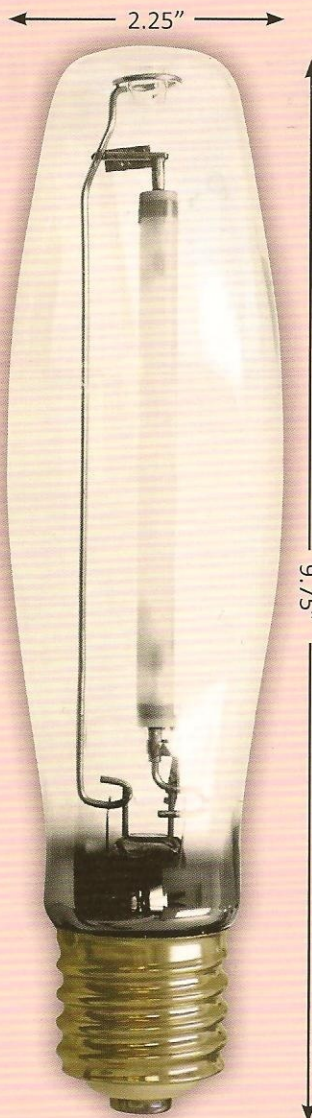

# HIGH PRESSURE SODIUM Medium & Mogul Base

## HIGH PRESSURE SODIUM

- Medium or mogul base
- 12 Pack
- Extended life

LU-MED-ED17

LU-MOG-ED23

LU-MOG-ED18

Item#	Description	Bulb Type	Base	Finish	Watts	Ansi Code	Lumens	Hours	MOL	Pkg.
03600	LU35/MED	ED17	Medium	Clear	35	S76	2,250	16,000	5.43"	12
03605	LU50/MED	ED17	Medium	Clear	50	S68	3,600	24,000	5.43"	12
03610	LU70/MED	ED17	Medium	Clear	70	S62	6,000	24,000	5.43"	12
03615	LU100/MED	ED17	Medium	Clear	100	S54	9,500	24,000	5.43"	12
03620	LU150/MED	ED17	Medium	Clear	150	S55	16,000	24,000	5.43"	12
03625	LU70/MOG	ED23	Mogul	Clear	70	S62	6,300	24,000	7.75"	12
03630	LU100/MOG	ED23	Mogul	Clear	100	S54	9,500	24,000	7.75"	12
03635	LU150/MOG	ED23	Mogul	Clear	150	S55	16,000	24,000	7.75"	12
03634	LU250	ED18	Mogul	Clear	250	S50	28,000	24,000	9.75"	12
03636	LU400	ED18	Mogul	Clear	400	S51	51,000	24,000	9.75"	12