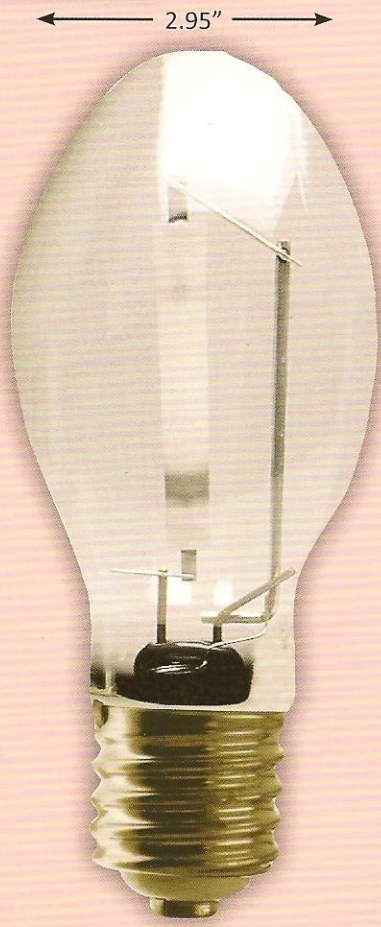

# HIGH PRESSURE SODIUM Medium & Mogul Base

## HIGH PRESSURE SODIUM

- Medium or mogul base
- 12 Pack
- Extended life

LU-MED-ED17

LU-MOG-ED23

LU-MOG-ED18

Item#	Description	Bulb Type	Base	Finish	Watts	Ansi Code	Lumens	Hours	MOL	Pkg.
03600	LU35/MED	ED17	Medium	Clear	35	S76	2,250	16,000	5.43"	12
03605	LU50/MED	ED17	Medium	Clear	50	S68	3,600	24,000	5.43"	12
03610	LU70/MED	ED17	Medium	Clear	70	S62	6,000	24,000	5.43"	12
03615	LU100/MED	ED17	Medium	Clear	100	S54	9,500	24,000	5.43"	12
03620	LU150/MED	ED17	Medium	Clear	150	S55	16,000	24,000	5.43"	12
03625	LU70/MOG	ED23	Mogul	Clear	70	S62	6,300	24,000	7.75"	12
03630	LU100/MOG	ED23	Mogul	Clear	100	S54	9,500	24,000	7.75"	12
03635	LU150/MOG	ED23	Mogul	Clear	150	S55	16,000	24,000	7.75"	12
03634	LU250	ED18	Mogul	Clear	250	S50	28,000	24,000	9.75"	12
03636	LU400	ED18	Mogul	Clear	400	S51	51,000	24,000	9.75"	12