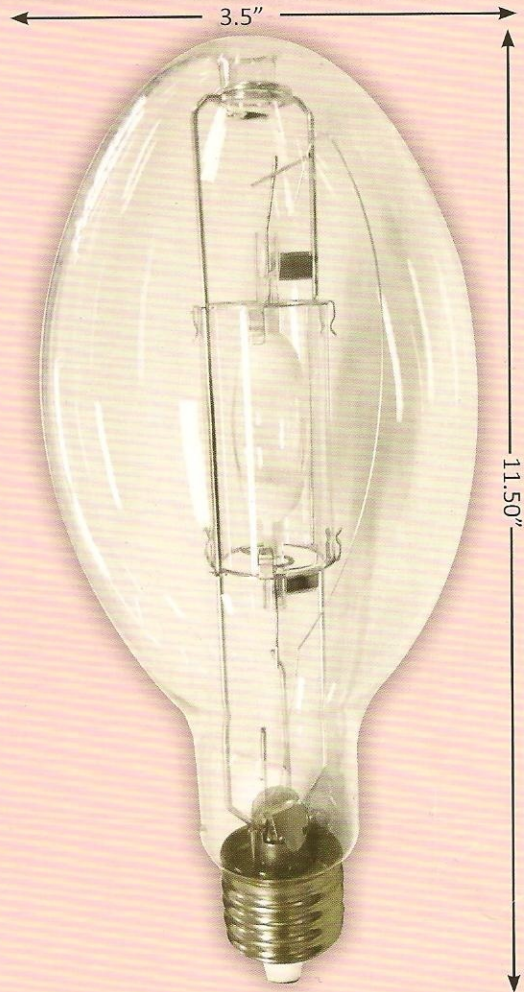

METAL HALIDE - PULSE START

Protected for Exposed Fixtures

HID

PULSE START

- PULSE START METAL HALIDE**
- Energy saving technology
 - Mogul base
 - Extended life
 - Perfect for outdoor lighting and exposed fixtures

MP175/U/PS MP250/U/PS

MP400/U/PS

Item#	Description	Bulb Type	Base	Finish	Watts	Ansi Code	Lumens	Hours	MOL	Pkg.
03638	MP50/U/MED/PS	ED17	Medium	Clear	50	M110/O	3,200	10,000	5.44"	12
03641	MP70/U/MED/PS	ED17	Medium	Clear	70	M98/O	3,300	15,000	5.44"	12
03646	MP100/U/MED/PS	ED17	Medium	Clear	100	M90/O	8,500	15,000	5.44"	12
03651	MP150/U/MED/PS	ED17	Medium	Clear	150	M102/O	13,300	15,000	5.44"	12
03654	MP175/U/PS	ED28	Mogul	Clear	175	M150/O	16,500	15,000	8.31"	12
03659	MP250/U/PS	ED28	Mogul	Clear	250	M153/O	23,800	15,000	8.31"	12
03664	MP400/U/PS	ED37	Mogul	Clear	400	M155/O	33,000	20,000	11.50"	6