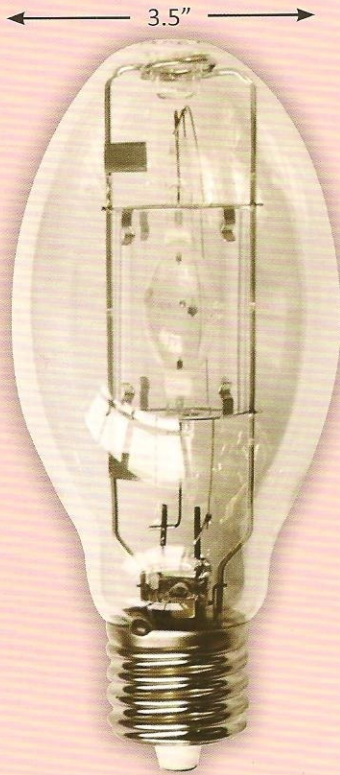

METAL HALIDE - PULSE START

Protected for Exposed Fixtures

HID

PULSE START

- PULSE START METAL HALIDE**
- Energy saving technology
 - Mogul base
 - Extended life
 - Perfect for outdoor lighting and exposed fixtures

MP175/U/PS MP250/U/PS

MP400/U/PS

Item#	Description	Bulb Type	Base	Finish	Watts	Ansi Code	Lumens	Hours	MOL	Pkg.
03638	MP50/U/MED/PS	ED17	Medium	Clear	50	M110/O	3,200	10,000	5.44"	12
03641	MP70/U/MED/PS	ED17	Medium	Clear	70	M98/O	3,300	15,000	5.44"	12
03646	MP100/U/MED/PS	ED17	Medium	Clear	100	M90/O	8,500	15,000	5.44"	12
03651	MP150/U/MED/PS	ED17	Medium	Clear	150	M102/O	13,300	15,000	5.44"	12
03654	MP175/U/PS	ED28	Mogul	Clear	175	M150/O	16,500	15,000	8.31"	12
03659	MP250/U/PS	ED28	Mogul	Clear	250	M153/O	23,800	15,000	8.31"	12
03664	MP400/U/PS	ED37	Mogul	Clear	400	M155/O	33,000	20,000	11.50"	6