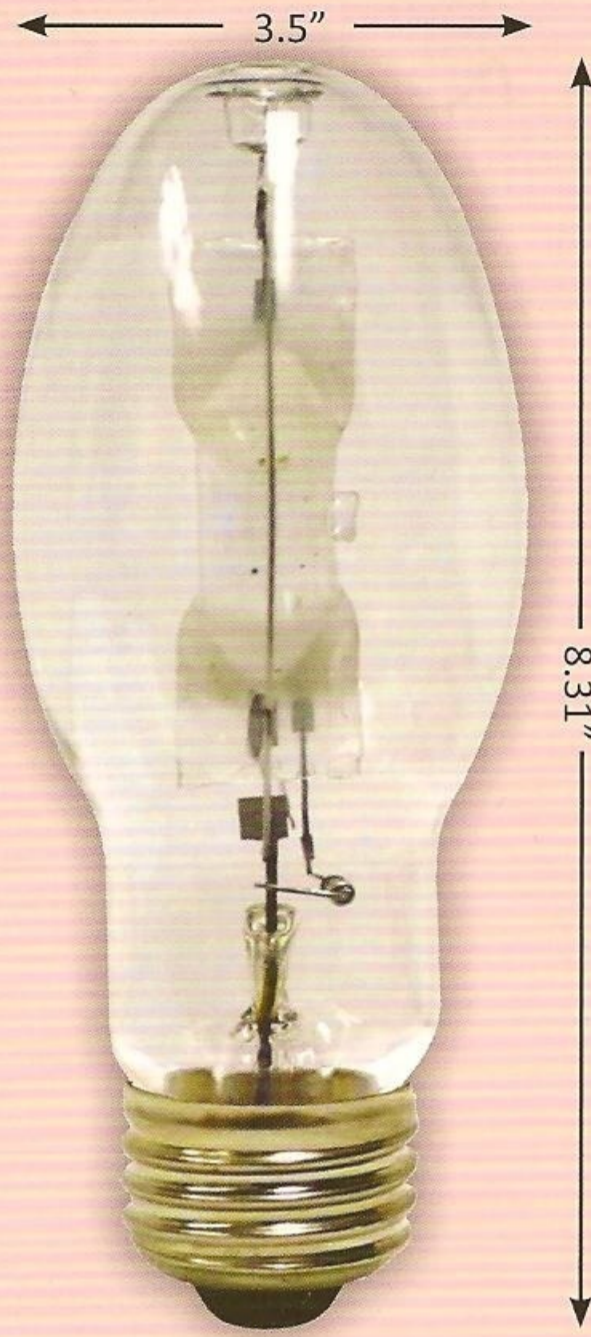

### METAL HALIDE

- Medium or Mogul base
- Extended life
- Perfect for outdoor lighting

MH/U-MED

MH/C/U-MED

MH/U-MOG

MH/T15-MOG

Item#	Description	Bulb Type	Base	Finish	Watts	Ansi Code	Lumens	Hours	MOL	Pkg.
03637	MH50/U/M	ED17	Medium	Clear	50	M110	3,400	5,000	5.44"	12
03640	MH70/U/M	ED17	Medium	Clear	70	M98	5,600	10,000	5.44"	12
03645	MH100/U/M	ED17	Medium	Clear	100	M90	8,000	10,000	5.44"	12
03648	MH100/C/U/M	ED17	Medium	Coated	100	M90	7,500	10,000	5.44"	12
03650	MH150/U/M	ED17	Medium	Clear	150	M102	12,500	10,000	5.44"	12
03623	MH150/C/U/M	ED17	Medium	Coated	150	M102	11,500	10,000	5.44"	12
03655	MH175/U/M	ED17	Medium	Clear	175	M57	14,000	10,000	5.44"	12
03668	MH175/C/U/M	ED17	Medium	Coated	175	M57	13,000	10,000	5.44"	12
03656	MH175/U	ED28	Mogul	Clear	175	M57	14,000	10,000	8.31"	12
03658	MH250/U	ED28	Mogul	Clear	250	M58	22,000	10,000	8.31"	12
03693	MH250/T15	T15	Mogul	Clear	250	M58	22,000	10,000	9.50"	12
03663	MH400/U	ED37	Mogul	Clear	400	M59	36,000	10,000	11.05"	6
03695	MH400/T15	T15	Mogul	Clear	400	M59	36,000	10,000	9.50"	12