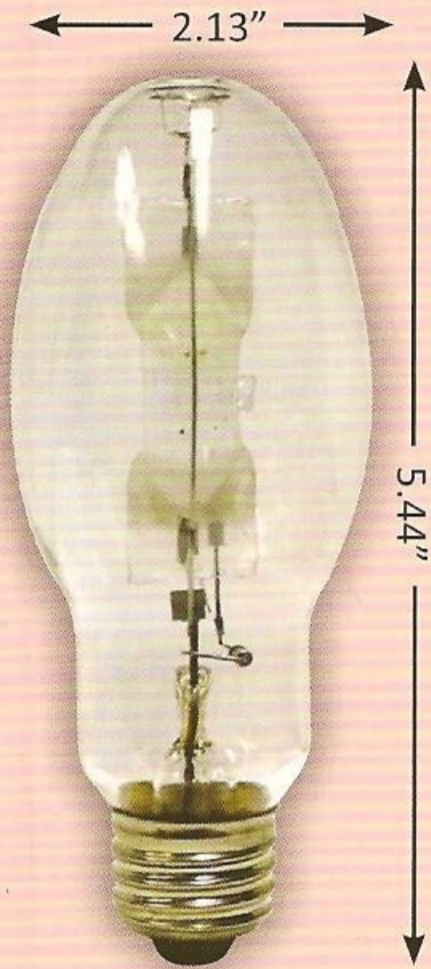

### METAL HALIDE

- Medium or Mogul base
- Extended life
- Perfect for outdoor lighting

MH/U-MED

MH/C/U-MED

MH/U-MOG

MH/T15-MOG

Item#	Description	Bulb Type	Base	Finish	Watts	Ansi Code	Lumens	Hours	MOL	Pkg.
03637	MH50/U/M	ED17	Medium	Clear	50	M110	3,400	5,000	5.44"	12
03640	MH70/U/M	ED17	Medium	Clear	70	M98	5,600	10,000	5.44"	12
03645	MH100/U/M	ED17	Medium	Clear	100	M90	8,000	10,000	5.44"	12
03648	MH100/C/U/M	ED17	Medium	Coated	100	M90	7,500	10,000	5.44"	12
03650	MH150/U/M	ED17	Medium	Clear	150	M102	12,500	10,000	5.44"	12
03623	MH150/C/U/M	ED17	Medium	Coated	150	M102	11,500	10,000	5.44"	12
03655	MH175/U/M	ED17	Medium	Clear	175	M57	14,000	10,000	5.44"	12
03668	MH175/C/U/M	ED17	Medium	Coated	175	M57	13,000	10,000	5.44"	12
03656	MH175/U	ED28	Mogul	Clear	175	M57	14,000	10,000	8.31"	12
03658	MH250/U	ED28	Mogul	Clear	250	M58	22,000	10,000	8.31"	12
03693	MH250/T15	T15	Mogul	Clear	250	M58	22,000	10,000	9.50"	12
03663	MH400/U	ED37	Mogul	Clear	400	M59	36,000	10,000	11.05"	6
03695	MH400/T15	T15	Mogul	Clear	400	M59	36,000	10,000	9.50"	12