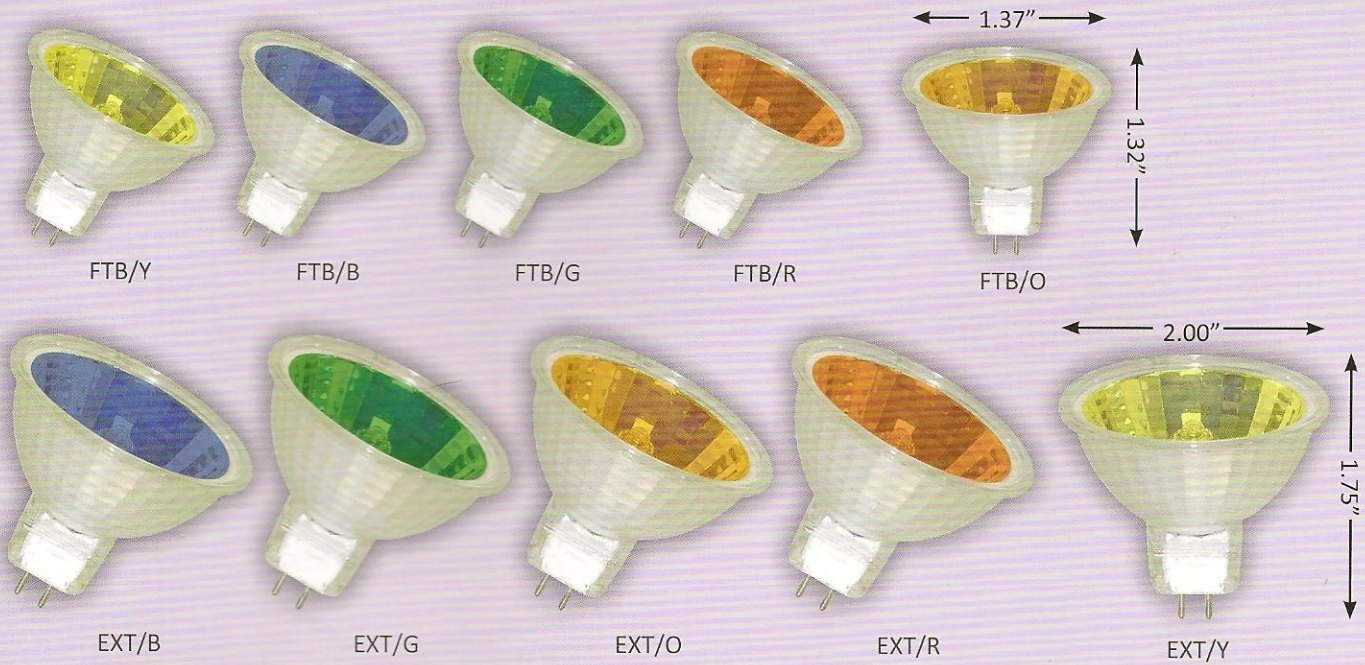

MR11 & MR16 - COLORED 12 Volt - Cover Guard

COLORED MR11 & MR16

- Yellow, blue, green, red & orange
- 20 & 50 watt
- Protected against ultraviolet rays
- Cover guard lens

MR11 COLORED >>

Item #	Description	Lamp Type	Base	Color/Finish	Beam Spread	Watts	Volts	Hours	MOL	Pkg.
66130	FTB/B	MR11	GU4	Blue/Lens	Spot	20	12	2,000	1.32	12/120
66135	FTB/G	MR11	GU4	Green/Lens	Spot	20	12	2,000	1.32	12/120
66140	FTB/O	MR11	GU4	Orange/Lens	Spot	20	12	2,000	1.32	12/120
66145	FTB/R	MR11	GU4	Red/Lens	Spot	20	12	2,000	1.32	12/120
66160	FTB/Y	MR11	GU4	Yellow/Lens	Spot	20	12	2,000	1.32	12/120

MR16 COLORED >>

Item #	Description	Lamp Type	Base	Color/Finish	Beam Spread	Watts	Volts	Hours	MOL	Pkg.
66085	EXT/B	MR16	GU5.3	Blue/Lens	N. Spot	50	12	2,000	1.75	12/120
66090	EXT/G	MR16	GU5.3	Green/Lens	N. Spot	50	12	2,000	1.75	12/120
66095	EXT/O	MR16	GU5.3	Orange/Lens	N. Spot	50	12	2,000	1.75	12/120
66100	EXT/R	MR16	GU5.3	Red/Lens	N. Spot	50	12	2,000	1.75	12/120
66110	EXT/Y	MR16	GU5.3	Yellow/Lens	N. Spot	50	12	2,000	1.75	12/120