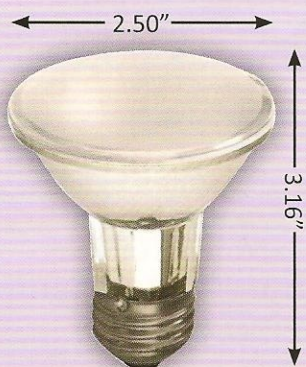

HALOGEN SOFTBRITE™

PAR 20