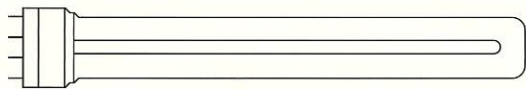

SLG

SLB

SLJ

SLS

PLD

PLT

FUL

PL

FDL

PAR38

SLR

FCA

Circline 4-Pin  
T9

Circline 4-Pin  
T5

FT

T12  
(1-1/2" diameter)

T8  
(1" diameter)

T5  
(5/8" diameter)

T8 U-Shaped  
(1" diameter)

T12 U-Shaped  
(1-1/2" diameter)

T8 U-Shaped  
(1" diameter)