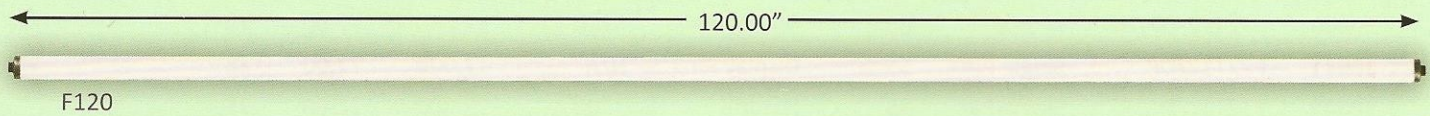

T10 & T12 HIGH OUTPUT Specialty Sign

FLUORESCENT

F40T10

- Medium Bi-Pin
- 4100K & 5000K
- 62 CRI

T10

| Item # | Description | Base | Watts | Kelvin | Lumens | CRI | Hours | Length | Pkg. |
|--------|-------------|------------|-------|--------|--------|-----|--------|--------|------|
| 30040 | F40T10/SP41 | Med Bi-Pin | 40 | 4100K | 2650 | 62 | 10,000 | 48.00 | 30 |
| 30045 | F40T10/SP50 | Med Bi-Pin | 40 | 5000K | 2650 | 62 | 10,000 | 48.00 | 30 |

SIGN T12's

- High output
- Made for outdoor use

F108

F117

F120

| Item # | Description | Base | Watts | Color | Lumens | CRI | Hours | MOL | Pkg. |
|--------|---------------|------|-------|------------|--------|-----|--------|--------|------|
| 13740 | F108T12/CW/HO | RDC | 124 | Cool White | 10350 | 62 | 12,000 | 108.00 | 10 |
| 13750 | F108T12/D/HO | RDC | 124 | Daylight | 8800 | 76 | 12,000 | 108.00 | 10 |
| 13760 | F117T12/CW/HO | RDC | 132 | Cool White | 11200 | 62 | 12,000 | 117.00 | 10 |
| 13770 | F117T12/D/HO | RDC | 132 | Daylight | 9500 | 76 | 12,000 | 117.00 | 10 |
| 13780 | F120T12/CW/HO | RDC | 135 | Cool White | 11500 | 62 | 12,000 | 120.00 | 10 |
| 13790 | F120T12/D/HO | RDC | 135 | Daylight | 9750 | 72 | 12,000 | 120.00 | 10 |