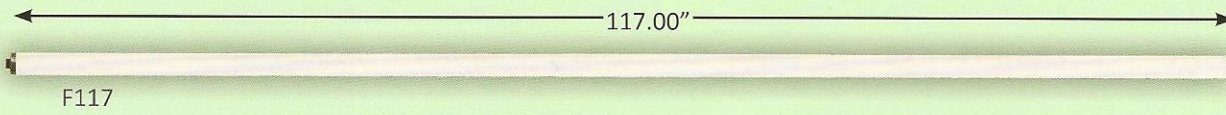

T10 & T12 HIGH OUTPUT Specialty Sign

FLUORESCENT

F40T10

- Medium Bi-Pin
- 4100K & 5000K
- 62 CRI

T10

| Item # | Description | Base | Watts | Kelvin | Lumens | CRI | Hours | Length | Pkg. |
|--------|-------------|------------|-------|--------|--------|-----|--------|--------|------|
| 30040 | F40T10/SP41 | Med Bi-Pin | 40 | 4100K | 2650 | 62 | 10,000 | 48.00 | 30 |
| 30045 | F40T10/SP50 | Med Bi-Pin | 40 | 5000K | 2650 | 62 | 10,000 | 48.00 | 30 |

SIGN T12's

- High output
- Made for outdoor use

F108

F117

F120

| Item # | Description | Base | Watts | Color | Lumens | CRI | Hours | MOL | Pkg. |
|--------|---------------|------|-------|------------|--------|-----|--------|--------|------|
| 13740 | F108T12/CW/HO | RDC | 124 | Cool White | 10350 | 62 | 12,000 | 108.00 | 10 |
| 13750 | F108T12/D/HO | RDC | 124 | Daylight | 8800 | 76 | 12,000 | 108.00 | 10 |
| 13760 | F117T12/CW/HO | RDC | 132 | Cool White | 11200 | 62 | 12,000 | 117.00 | 10 |
| 13770 | F117T12/D/HO | RDC | 132 | Daylight | 9500 | 76 | 12,000 | 117.00 | 10 |
| 13780 | F120T12/CW/HO | RDC | 135 | Cool White | 11500 | 62 | 12,000 | 120.00 | 10 |
| 13790 | F120T12/D/HO | RDC | 135 | Daylight | 9750 | 72 | 12,000 | 120.00 | 10 |