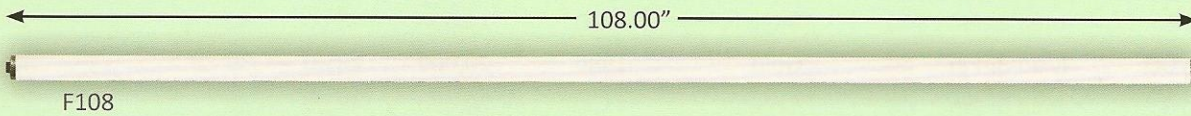

T10 & T12 HIGH OUTPUT Specialty Sign

FLUORESCENT

F40T10

- Medium Bi-Pin
- 4100K & 5000K
- 62 CRI

T10

| Item # | Description | Base | Watts | Kelvin | Lumens | CRI | Hours | Length | Pkg. |
|--------|-------------|------------|-------|--------|--------|-----|--------|--------|------|
| 30040 | F40T10/SP41 | Med Bi-Pin | 40 | 4100K | 2650 | 62 | 10,000 | 48.00 | 30 |
| 30045 | F40T10/SP50 | Med Bi-Pin | 40 | 5000K | 2650 | 62 | 10,000 | 48.00 | 30 |

SIGN T12's

- High output
- Made for outdoor use

F108

F117

F120

| Item # | Description | Base | Watts | Color | Lumens | CRI | Hours | MOL | Pkg. |
|--------|---------------|------|-------|------------|--------|-----|--------|--------|------|
| 13740 | F108T12/CW/HO | RDC | 124 | Cool White | 10350 | 62 | 12,000 | 108.00 | 10 |
| 13750 | F108T12/D/HO | RDC | 124 | Daylight | 8800 | 76 | 12,000 | 108.00 | 10 |
| 13760 | F117T12/CW/HO | RDC | 132 | Cool White | 11200 | 62 | 12,000 | 117.00 | 10 |
| 13770 | F117T12/D/HO | RDC | 132 | Daylight | 9500 | 76 | 12,000 | 117.00 | 10 |
| 13780 | F120T12/CW/HO | RDC | 135 | Cool White | 11500 | 62 | 12,000 | 120.00 | 10 |
| 13790 | F120T12/D/HO | RDC | 135 | Daylight | 9750 | 72 | 12,000 | 120.00 | 10 |