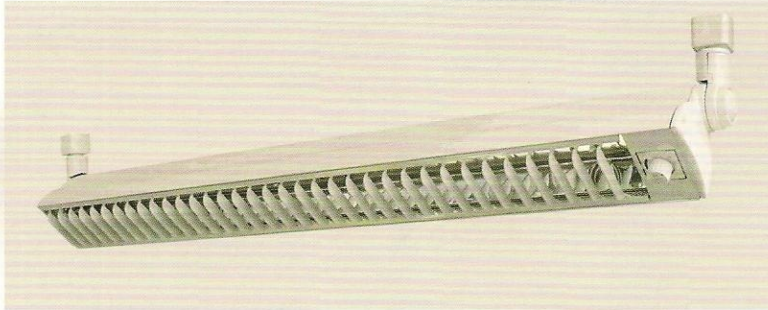

Fluorescent Track Lights LFL and CFL

DIMMABLE T5 HO TRACK LIGHTS

TW-0239 T5 HO 2X39 Watts Length 38¹/₂" Width 3⁷/₈" Height 7¹/₂"
TW-0254 T5 HO 2X54 Watts Length 50" Width 3⁷/₈" Height 7¹/₂"

STATE OF ART DIMMABLE BALLASTS

DIMMING: 10 - 100 %

VOLTAGE: 100 - 277 VOLTS

WARRANTY: 2 YEARS, Option to buy 3 - 5 years warranty.

ACCESS BAR

TCF111

Compact Fluorescent 26, 32 or 42 Watts

One piece cast aluminum fixture

Parabolic straight reflector

Width 95 mm, Length 205 mm, Height 180 mm

G24q -2, 4 pins base

SOLOMON LIGHTING

THE WISE CHOICE

WWW.SOLOMONLIGHTING.ORG