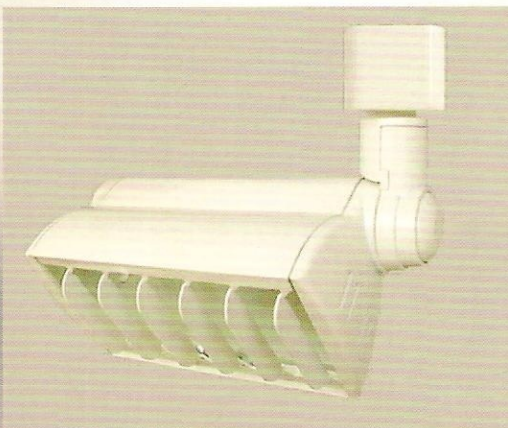

Fluorescent Track Lights LFL and CFL

DIMMABLE T5 HO TRACK LIGHTS

TW-0239 T5 HO 2X39 Watts Length 38¹/₂" Width 3⁷/₈" Height 7¹/₂"
TW-0254 T5 HO 2X54 Watts Length 50" Width 3⁷/₈" Height 7¹/₂"

STATE OF ART DIMMABLE BALLASTS

DIMMING: 10 - 100 %

VOLTAGE: 100 - 277 VOLTS

WARRANTY: 2 YEARS, Option to buy 3 - 5 years warranty.

ACCESS BAR

TCF111

Compact Fluorescent 26, 32 or 42 Watts

One piece cast aluminum fixture

Parabolic straight reflector

Width 95 mm, Length 205 mm, Height 180 mm

G24q -2, 4 pins base

SOLOMON LIGHTING

THE WISE CHOICE

WWW.SOLOMONLIGHTING.ORG