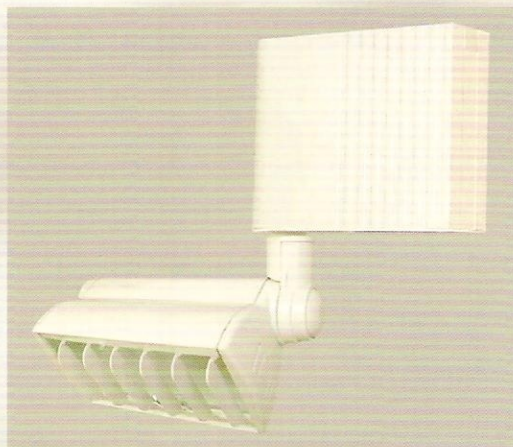

Metal Halide Track Light

TMH6L100
PAR38 Metal Halide medium base 100W
Using advance ballasts
TMH6L100:MH 100W PAR-38
TMH6L70:MH 70W PAR-38
TMH6M70:MH 70W PAR-30
3 Wire, 2Wire and Wide 2 Wire
White and Black

TMH336
T6 Metal Halide G12 Base, 100 Watt
Advance ballasts used
Parabolic straight reflector