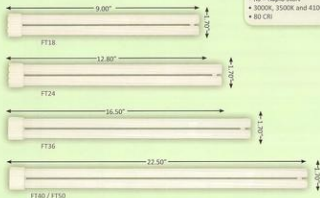

# FT - PLL-BIAX

18, 24, 36, 40 and 50 Watt

COMPACT FLUORESCENT

## FT LAMP

- Used in lay-in fixtures
- RS = Rapid Start
- 3000K, 3500K and 4100K
- 80 CRI

Item #	Description	Base	Watts	Color	Lumens	CRI	Hours	Length	Pkg
02165	FT18DL/830	2G11	18	3000K	1200	80	10,000	9.00	10/40
02170	FT18DL/835	2G11	18	3500K	1200	80	10,000	9.00	10/40
02175	FT18DL/841	2G11	18	4100K	1200	80	10,000	9.00	10/40
02180	FT24DL/830	2G11	24	3000K	1800	80	10,000	12.80	10/40
02185	FT24DL/835	2G11	24	3500K	1800	80	10,000	12.80	10/40
02190	FT24DL/841	2G11	24	4100K	1800	80	10,000	12.80	10/40
02115	FT36DL/830	2G11	36	3000K	2900	80	10,000	16.50	10/40
02120	FT36DL/835	2G11	36	3500K	2900	80	10,000	16.50	10/40
02125	FT36DL/841	2G11	36	4100K	2900	80	10,000	16.50	10/40
02130	FT40DL/830/RS	2G11	40	3000K	3150	80	10,000	22.50	10/40
02135	FT40DL/835/RS	2G11	40	3500K	3150	80	10,000	22.50	10/40
02140	FT40DL/841/RS	2G11	40	4100K	3150	80	10,000	22.50	10/40
02100	FT50DL/830	2G11	50	3000K	4200	80	10,000	22.50	10/40
02105	FT50DL/835	2G11	50	3500K	4200	80	10,000	22.50	10/40
02110	FT50DL/841	2G11	50	4100K	4200	80	10,000	22.50	10/40