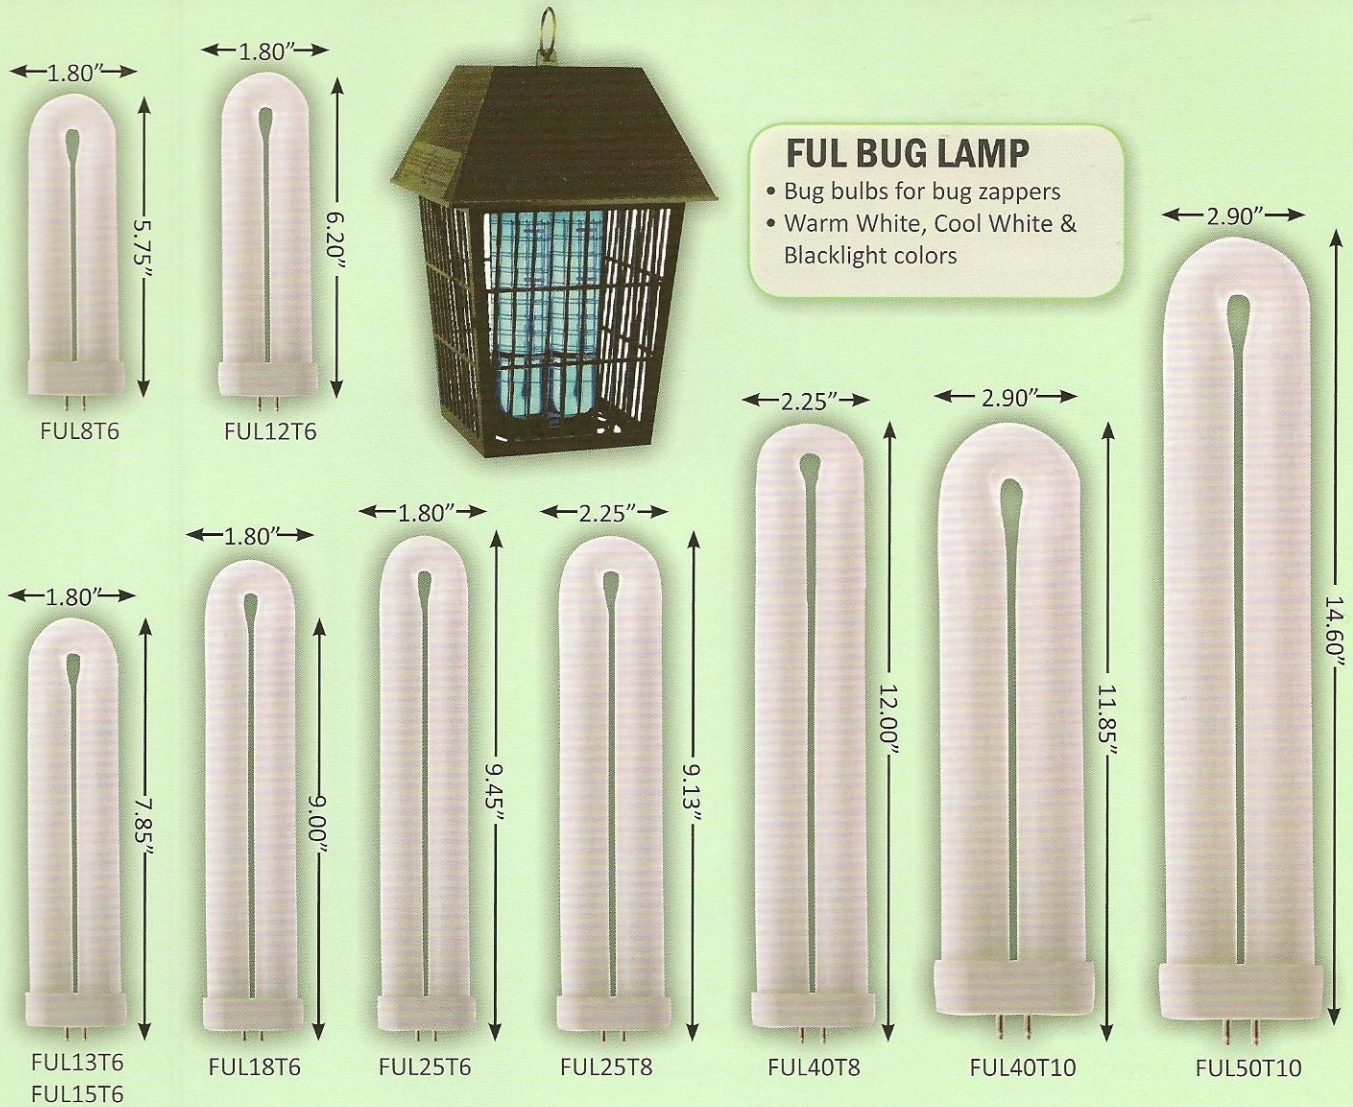

# FUL - BUG LAMPS

## T6, T8 & T10

COMPACT FLUORESCENT

### FUL BUG LAMP

- Bug bulbs for bug zappers
- Warm White, Cool White & Blacklight colors

Item #	Description	Base	Watts	Color	Lumens	CRI	Hours	Length	Pkg.
05090	FUL8T6/CW	4 Pin	8	Cool White	350	80	5,000	5.75	10/120
05145	FUL8T6/BL	4 Pin	8	Blacklight	N/A	N/A	5,000	5.75	10/120
05100	FUL12T6/CW	4 Pin	12	Cool White	505	80	5,000	6.20	10/120
05150	FUL12T6/BL	4 Pin	12	Blacklight	N/A	N/A	5,000	6.20	10/120
05110	FUL13T6/CW	4 Pin	13	Cool White	505	80	5,000	7.85	10/120
05155	FUL15T6/BL	4 Pin	15	Blacklight	N/A	N/A	5,000	7.85	10/120
05130	FUL18T6/CW	4 Pin	18	Cool White	975	80	5,000	9.00	10/120
05160	FUL18T6/BL	4 Pin	18	Blacklight	N/A	N/A	5,000	9.00	10/120
05140	FUL25T6/WW	4 Pin	25	Warm White	1220	80	5,000	9.45	10/120
05165	FUL25T8/BL	4 Pin	25	Blacklight	N/A	N/A	5,000	9.13	10/120
05170	FUL40T8/BL	4 Pin	40	Blacklight	N/A	N/A	5,000	12.00	10/120
05175	FUL40T10/BL	4 Pin	40	Blacklight	N/A	N/A	5,000	11.85	10/120
05180	FUL50T10/BL	4 Pin	50	Blacklight	N/A	N/A	5,000	14.60	10/120